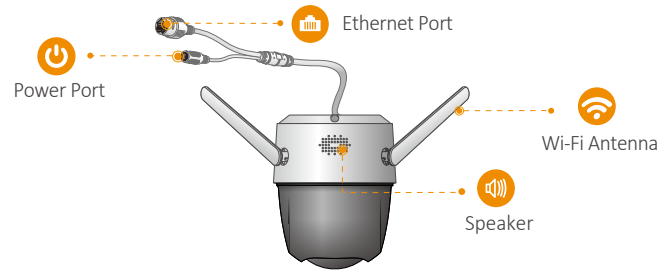

Specifications

Camera

1/2.7" 4 Megapixel Progressive CMOS
4MP(2560x 1440)
Night Vision: 30m(98ft) Distance
3.6mm/6mm Fixed Lens
Field of View: 3.6mm: 88° (H), 46° (V), 107° (D)
6mm: 54° (H), 30° (V), 64° (D)
355° Pan & 0~90° Tilt

Video & Audio

Video Compression : H.265/H.264
Up to 25/30 fps Frame Rate
16x Digital Zoom
Built-in Mic & Speaker, 110dB Siren
Two-way Audio

Notice Management

Motion Detection
Configurable Region
Human Detection

Network

1 x 100Mbps Ethernet Port
Wi-Fi:IEEE802.11b/g/n, Dual Antenna 120m Open Field
Imou App: iOS, Android
ONVIF

Auxiliary Interface

Micro SD Card Slot (up to 256GB)
Built-in Mic & Speaker
Reset Button

General

DC 12V1A Power Supply
Power Consumption:<5.32W
Material: Plastic
Working Environment:-30° C~+60° C, Less Than 95%RH
Dimensions: 138.4 × 121.7 × 257.5mm (5.45 × 4.79 × 10.14 inch)
Weight: 565g (1.25lb)
CE, FCC
IP66

What's in the box

- 1x Camera
- 1x Quick Start Guide
- 1x Power Adapter
- 1x Mounting Template
- 1x Mounting Bracket
- 1x Waterproof Connector
- 1x Screw and Anchor pack