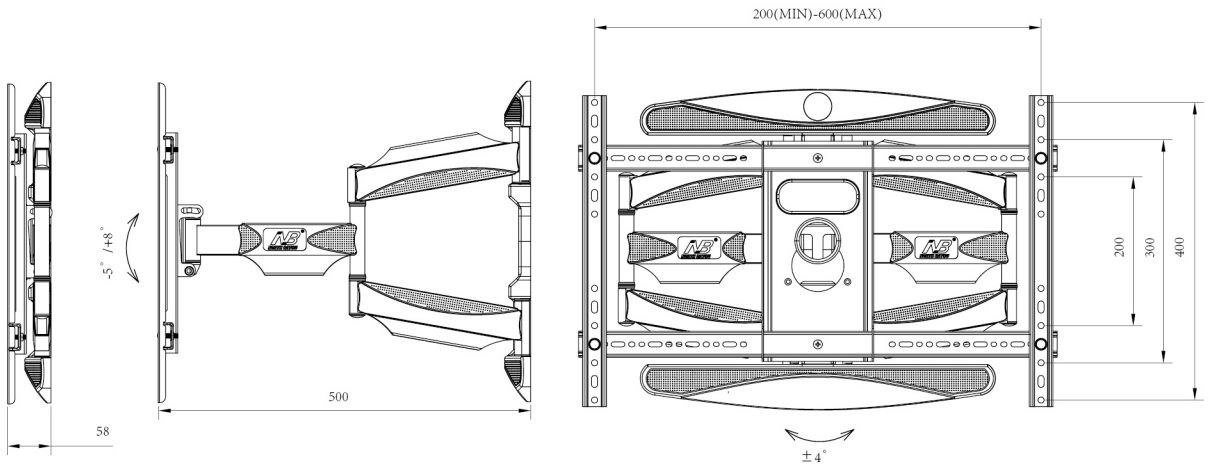

# Ergonomics Interactive Cantilever

P6

Model	P6	Color	Black	Carton size	59.4 x 15 x 45.1 cm
Screen Size	40"-70"	Tilt angles	+8° / -5°	Carton pack	2
Capacity	45.5 kg	Swivel angles	+70° / -70°	Carton gross weight	15.5kg
Profile	58 mm	Full extension	58-500 mm	Palletized quantity	140
Roll angles	± 4°	VESA range	200 x 200-600 x 400 mm	20 GP quantity	1308
Material built	SPCC Cold roll steel			40 HQ quantity	3224

Unit: mm