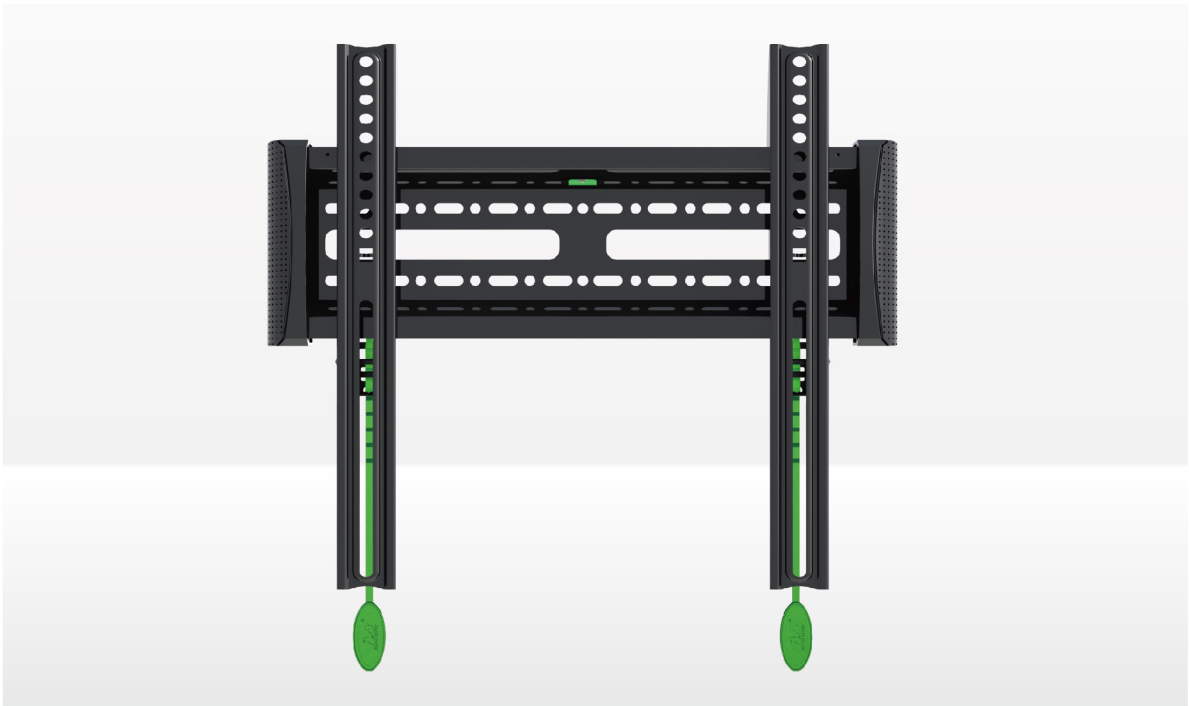

Ergonomics Interactive Wall Mount

NBC2-F

Model	NBC2-F	Color	Black	Carton size	52.5 x 22.2x 24cm
Screen Size	32"-55 "	Tilt angles	0°	Carton pack	10
Capacity	56.8 kg	Swivel angles	0°	Carton gross weight	16.2 kg
TV engagement	Pull straps spring	Profile	29mm	Palletized quantity	800
Roll angles	0°	VESA range	100 × 100-400 × 400 mm	20 GP quantity	9360
Material built	SPCC Cold roll steel			40 HQ quantity	15330

Unit: mm