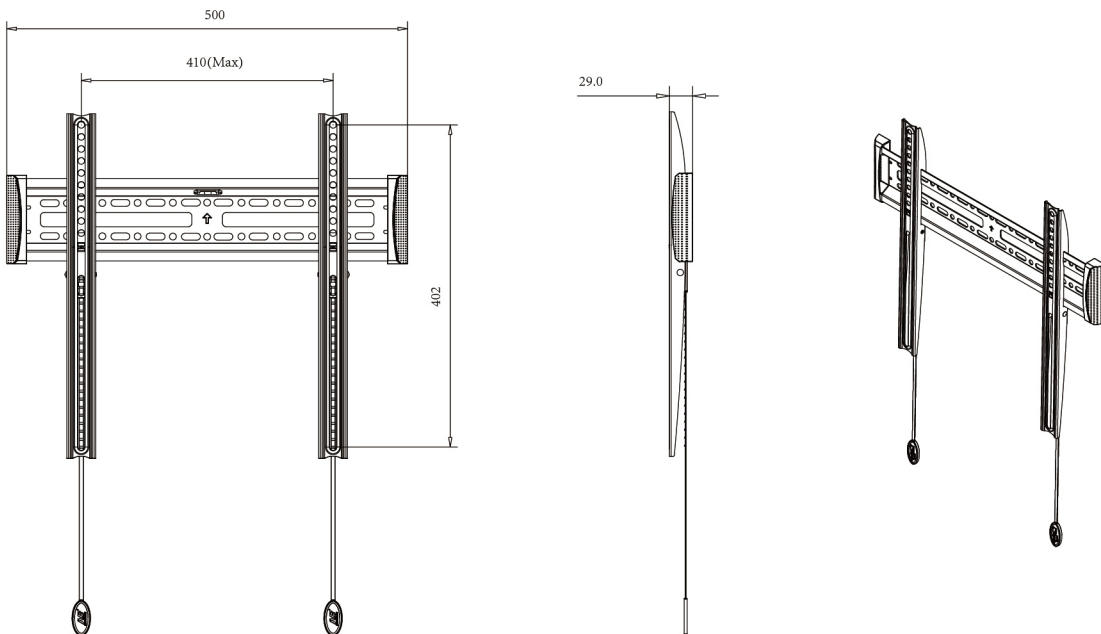

Ergonomics Interactive Wall Mount

NBC2-F

Model	NBC2-F	Color	Black	Carton size	52.5 x 22.2x 24cm
Screen Size	32"-55 "	Tilt angles	0°	Carton pack	10
Capacity	56.8 kg	Swivel angles	0°	Carton gross weight	16.2 kg
TV engagement	Pull straps spring	Profile	29mm	Palletized quantity	800
Roll angles	0°	VESA range	100 × 100-400 × 400 mm	20 GP quantity	9360
Material built	SPCC Cold roll steel			40 HQ quantity	15330

Unit: mm