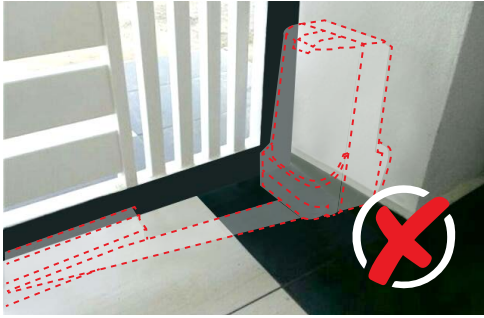

SpiralLock

Folding type

Swing type

3 Work more seamlessly

MightyDC gear ratio is optimized for extra quiet operation. Our backup battery system ensures at least 50 times opening during power failure. No more big motor at pillar. Swing arm motor blends in nicely with the gate at bottom.