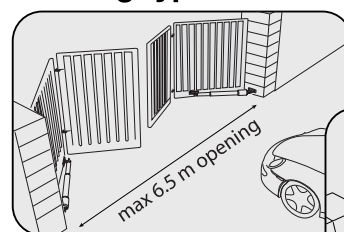

Folding type