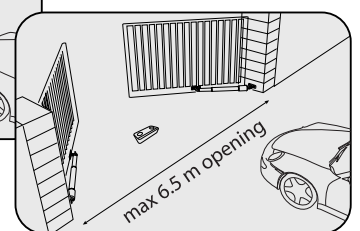

Folding type