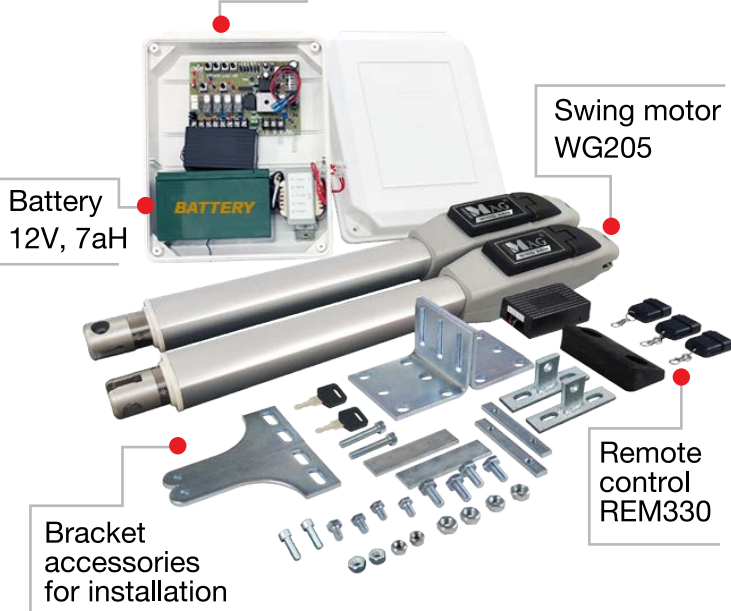

4 Faster spare parts

No more weeks of long waiting for imported parts. MAG full spare parts is available locally to get your gate fixed faster.

Feature

Select the one for you. We offer 3 types of systems to cater to your needs.

Model number	Wing205 	Wing303	Wing201
Types of swing motor	WG205	WG303	WG201
Specialty	Stronger and extra quiet	Quiet and robust mechanism.	Simplified to be more affordable.
Manual unlock with key	Yes with EcLoc	No	No
Max gate weight per leaf	300 kg (MightyDC high torque)	250 kg	220 kg
Arm motor finishing	Powder coated above 100 microns	Stainless steel	Stainless steel

Standard panel CR3

Swing motor WG201

Swing motor WG303

UPGRADE

from standard CR3 to MW40 premium control panel.

MW40 control panel

Additional transformers minimize electric fluctuation for more stable performance at any site location.

UPGRADE

remote control from standard REM330 (30m) to long-range REM433 (60m).

REM433 - Long range

Accessories to add on

Double button - PB-2W

Rim lock for side gate

Authorised Dealer:

All specification, drawing and product info are subject to change without prior notice.