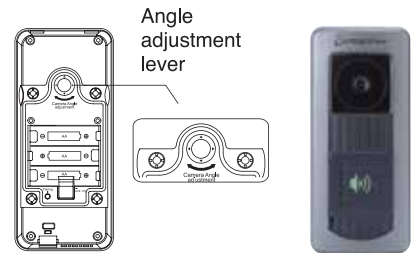

Introducing The New iVision.

The WIRELESS two way intercom system with video, from the world leader in security sensors.

**RF range
Up to 100 m
(open field)**

IVP-DU (Door Camera Unit)

features

- Adjustable Camera Angle
- Battery Operation Capability (for 1 year *1)
- Auto Day(Color) / Night(IR) Vision
- Max 2 Units in a System
- Fluorescent Push Button
- AC/DC (10~24V) Adaptable
- Splash Proof for Rain and Outdoor Condition *2

*1 calculation based on 3 activations per a day
*2 IPX4 Operating Temperature-20 to 50 degC (-4 F to 122 F)

IVP-HU (Handheld Monitor Unit)

features

- 2.4 inch TFT LCD Monitor
- Wall-mountable Cradle
- Max 4 Units in a System
- micro-USB port to PC connection
- Manual/Auto Talk Switching
- Handheld Monitor Unit
- Up to 500 snapshot