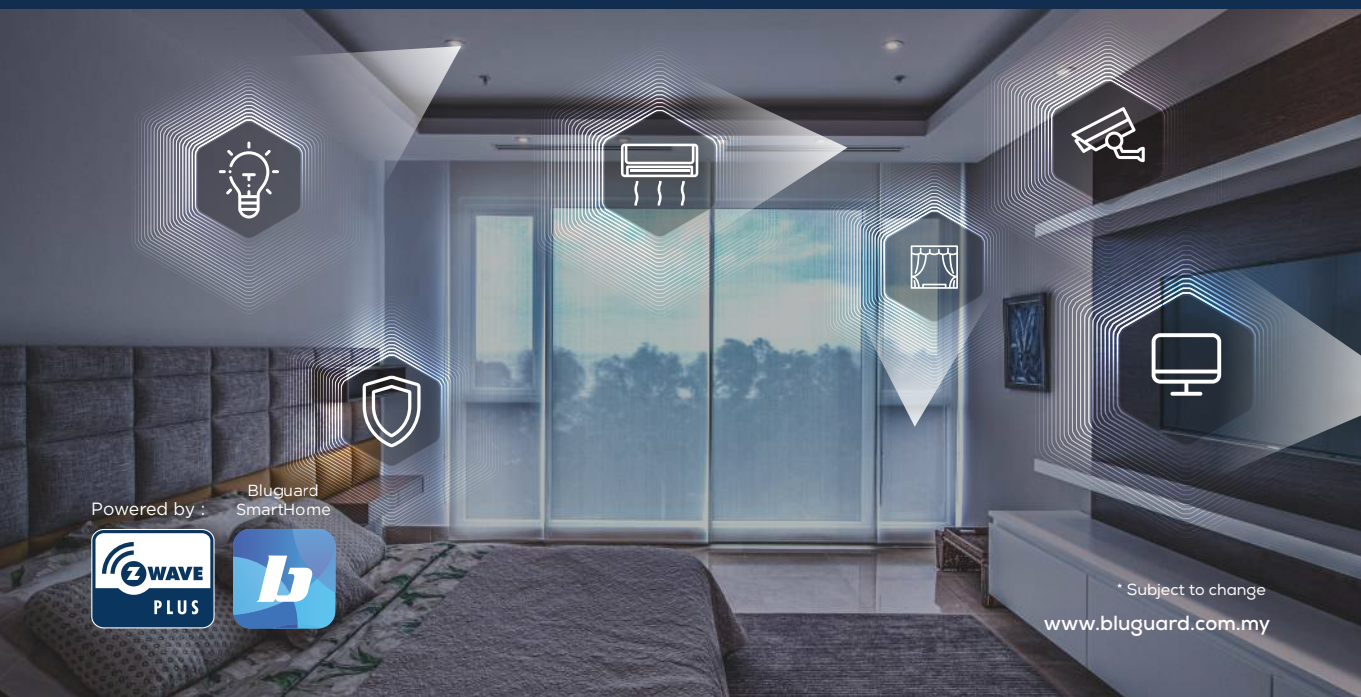

Security.

Appliances.

Designed to make your home smarter.

Imagine the best in comfort, security, design and energy efficiency for tomorrow's smart home, today. You can now control the lightings, airconds, temperatures, blinds, smart plugs and door locks in your house with just a simple click.

Mobile Control

Air-Cond Control

Temperature Control

CCTV Control

Curtain Control

Lighting Control

Door Locks Control

Security Control

Smarter Home

Backup Battery

Wall Mount
Bracket

Built-in Indoor
Siren *

Heart of your home. Gateway is a Bluguard SmartHome main device which functioning to send signals or commands to other connected Bluguard SmartHome devices in your home. It communicates with your smartphones and router to allow you to monitor and control your home Even when you are away from home, you can always monitor and control your home.