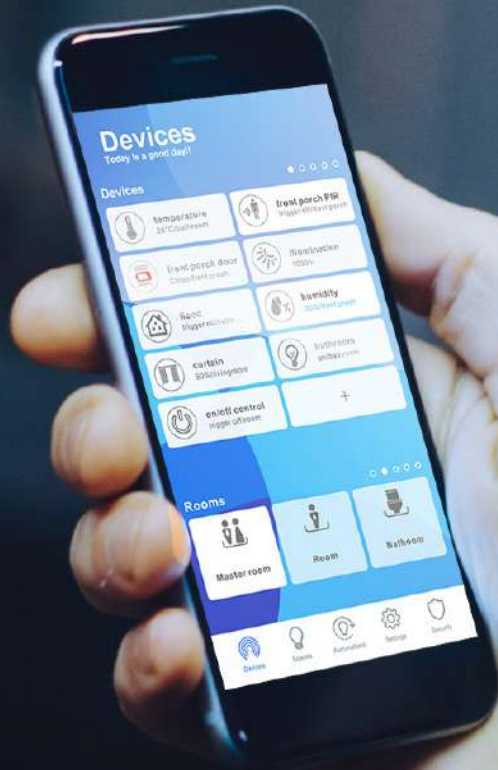

bluguard[®]
SmartHome

Living The World of Technology

Sensors

Sensors

Smart Detections

Smart Sensors detect changes in your home environment adding a new level of safety and security to your home.

Receive an alert on your smartphone when the sensor is triggered, control your home safety with just your fingertips. Smart sensors add a new level of safety and security to your home.

Devices :

Smart Multi Sensors
BZ-S2-SERIES

Smart Single Sensors
BZ-S3-D01

PIR Motion Sensor
BZ-S4-SERIES

Smoke Sensor
BZ-SF-S01

Powered by : Bluguard SmartHome

* Subject to change

www.bluguard.com.my

Controls

Controls

Smarter Controls

Simply control your appliances via smart integrated Ai Voice control. Even when you are away from home, you can always monitor and control your home.

Devices :

Smart Wall Switches
BZ-SS-SERIES