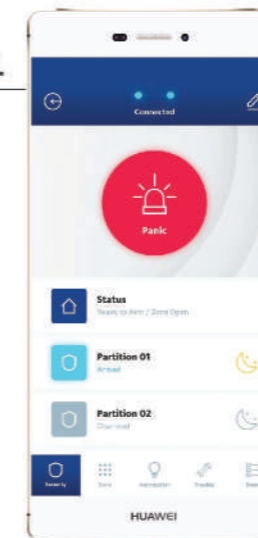

Allows the monitoring via the local PC Software or phone App utilising TCP/IP converter

Secure Lightning Surge

Secure lightning surge protection up to 4kV.

Control From Mobile APP *

Check the status of alarm remotely by phone for peace of mind. Control your home security and home appliances with your smartphone or tablets devices.

Subject to change without prior notice

SMART HOME SYSTEM

CONTROL BY BLUGUARD APPS*

HOME ALARM CONTROL

- Arming and disarming at your fingertips.
- Rename zone of each location to help identify and track the details of alarm activities.
- User friendly interface that guides you to the specific operation.
- Panic Button / SOS for emergency situation.

AUTOMATION CONTROL

- Allows you to control over your lighting, air-conditioning, shades and power point at anytime & anywhere.
- Intelligent scene control that group the automation points into one scene for turning on/off at one touch.