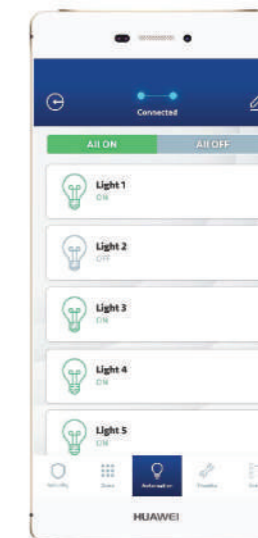

Allows the monitoring via the local PC Software or phone App utilising TCP/IP converter

Secure Lightning Surge

Secure lightning surge protection up to 4kV.

Control From Mobile APP *

Check the status of alarm remotely by phone for peace of mind. Control your home security and home appliances with your smartphone or tablets devices.

Subject to change without prior notice

SMART HOME SYSTEM

CONTROL BY BLUGUARD APPS*

HOME ALARM CONTROL

- Arming and disarming at your fingertips.
- Rename zone of each location to help identify and track the details of alarm activities.
- User friendly interface that guides you to the specific operation.
- Panic Button / SOS for emergency situation.

AUTOMATION CONTROL

- Allows you to control over your lighting, air-conditioning, shades and power point at anytime & anywhere.
- Intelligent scene control that group the automation points into one scene for turning on/off at one touch.