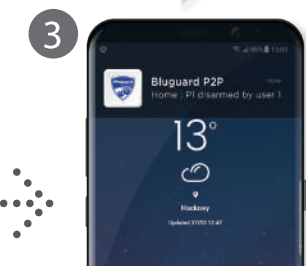

### User setting

a simple interface to modify your password and also preset GSM number for the system

## Control by Bluguard Apps \*

Push Notification Alert when your house Alarm Trigger

Home Alarm Trigger!

Bluguard Cloud Server

Received push notification

### Control from Bluguard App:

- Arm/Disarm Alarm
- Automation Control
- Panic Button