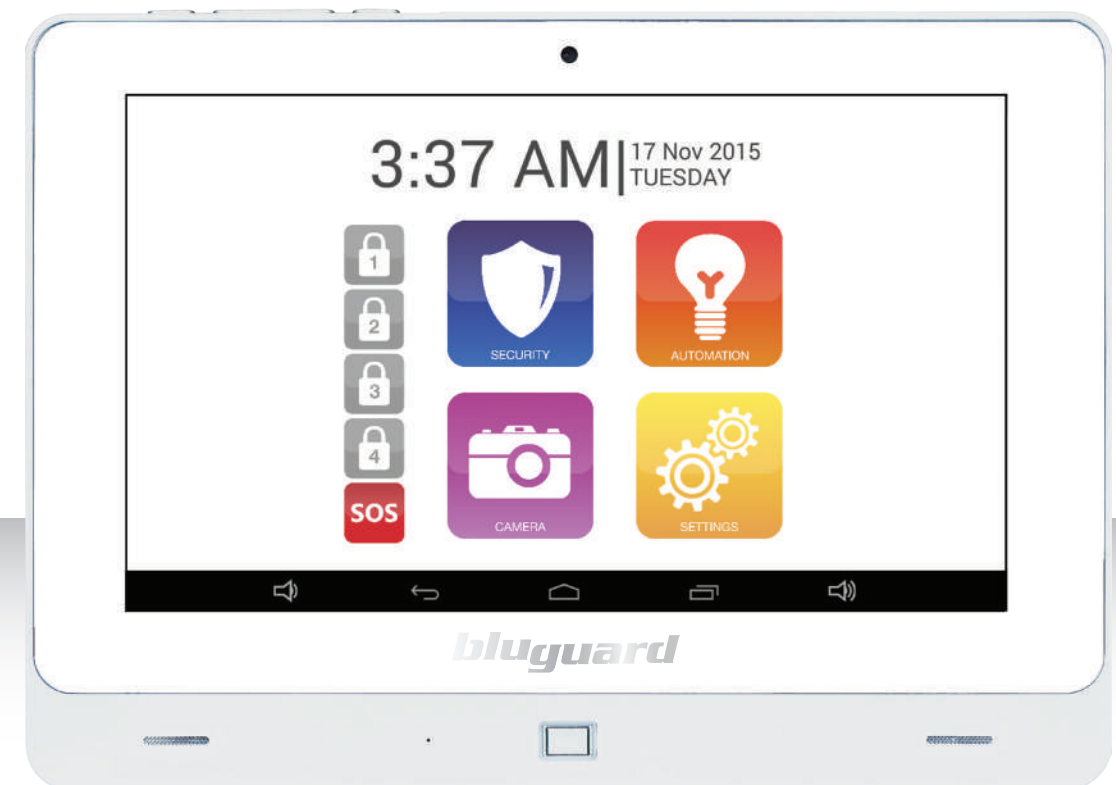

Senseries PRO 7

Security & Automation
at your fingertips.