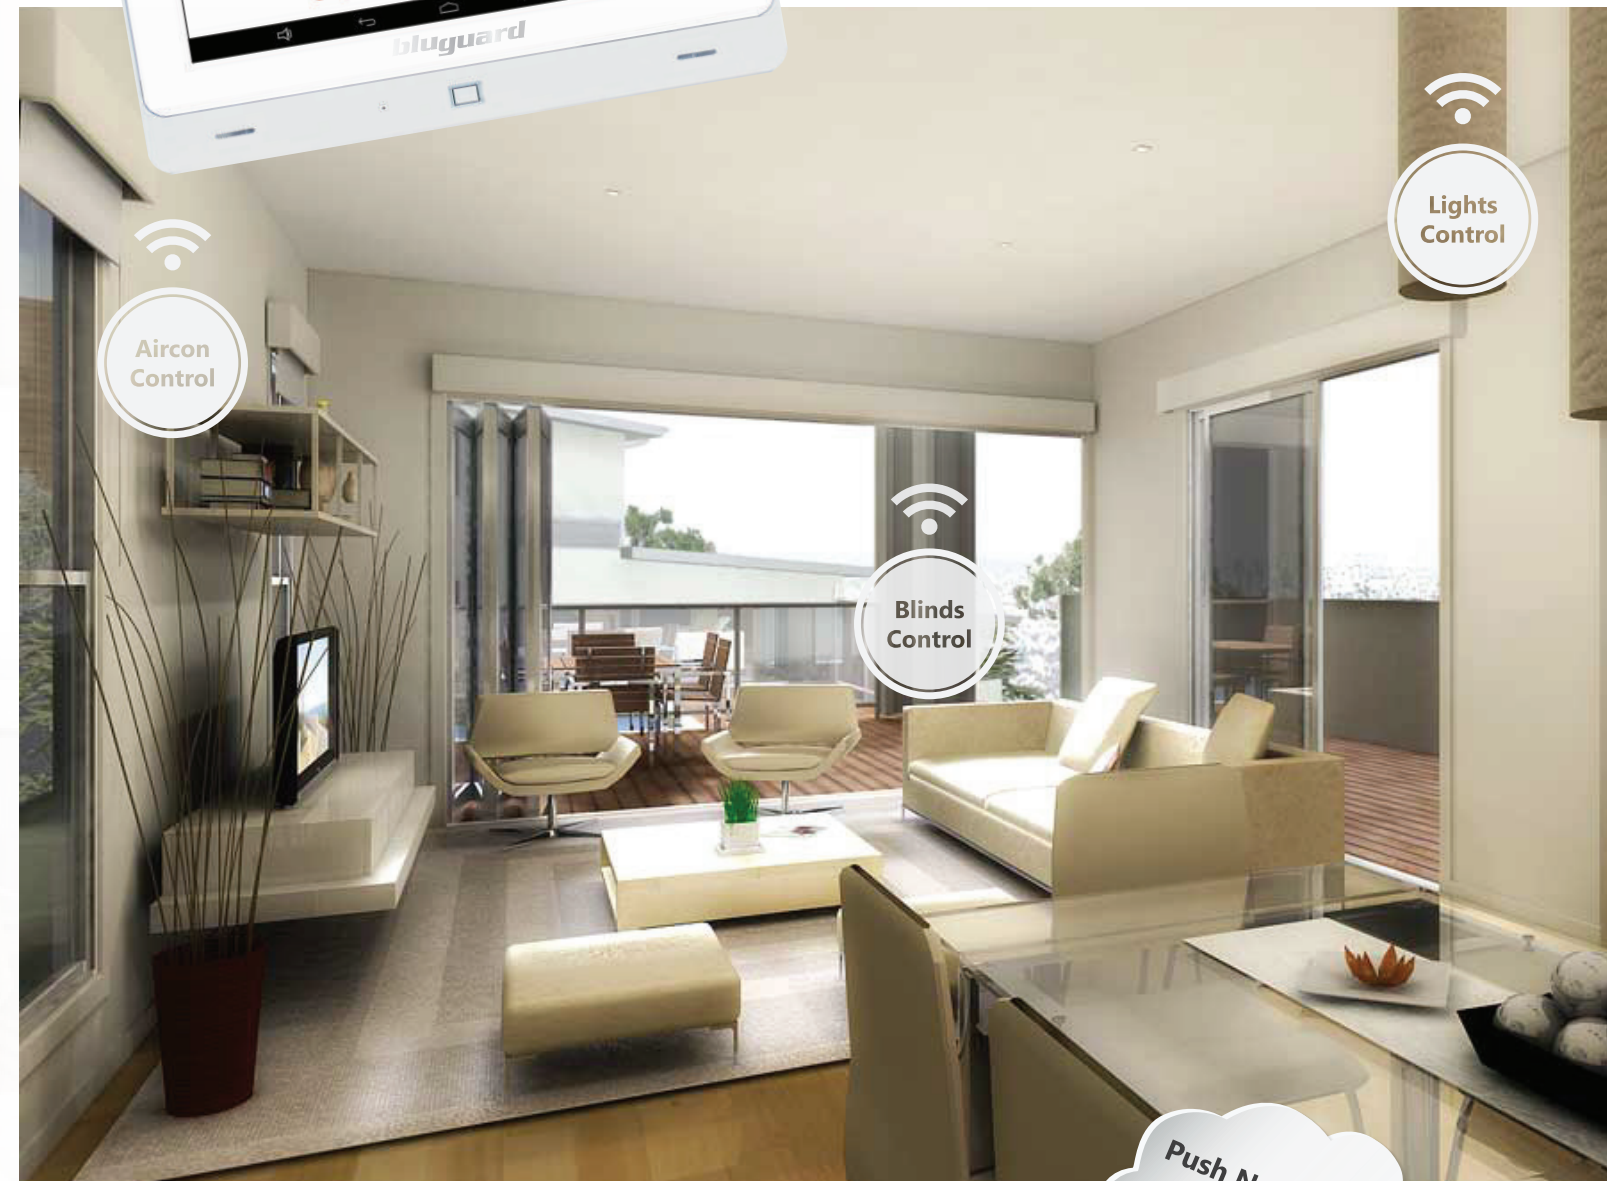

### Automation Control Integration \*

Control appliances which come with 4 scenes control (eg. lights, blind, airconditioner). The most easy to prefix your automation into four scenes which you turn ON/OFF for few points at one time.

### System Status

An easy view of the system status gives you assurance on the well performed system

### User Friendly Settings

An Easy interface to setup system

### User setting

a simple interface to modify your password and also preset GSM number for the system