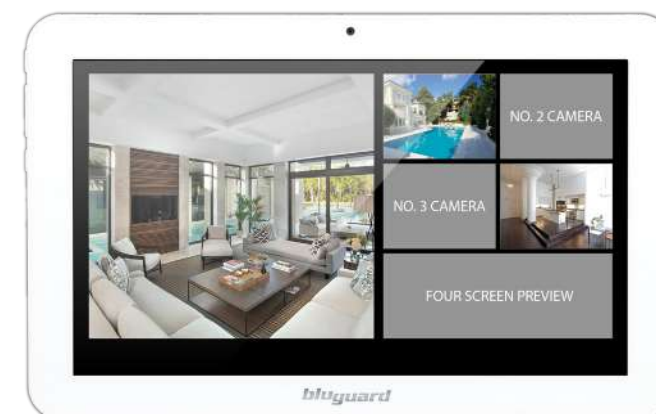

CAMERA

- Provide the convenience to view all IP Network CCTV within the premises in on interface.