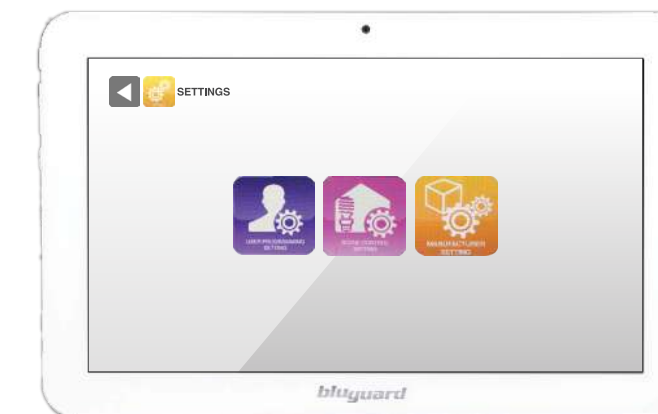

USER SETTINGS

- Simple and easy interface to setup system and programmer your preferences.

Control by Bluguard Apps

Received
Push Notification
when your
Alarm Trigger