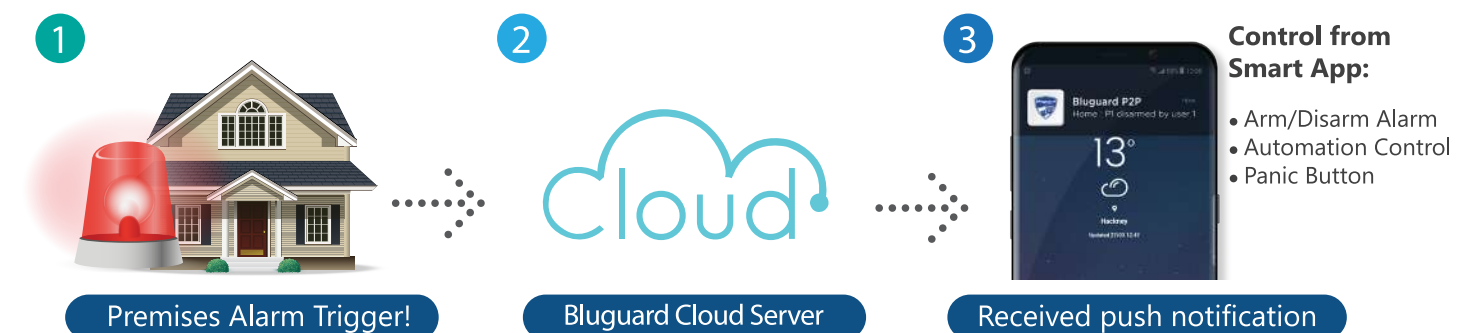

Control and monitor your premises from one simple app

Easy to use Bluguard app connects to you allowing full control of your home from anywhere, whether at home, at work, people can use the app on their smartphone or wearable device to check the status of the home appliances, lights, air-con, curtain etc.. Additionally, setting the schedule and the rest is automated and based on personal preferences thus providing convenience, control, energy savings, and overall smarter home. Other benefits, the apps sent important push notifications to user smartphone when there is any alarm event going on.