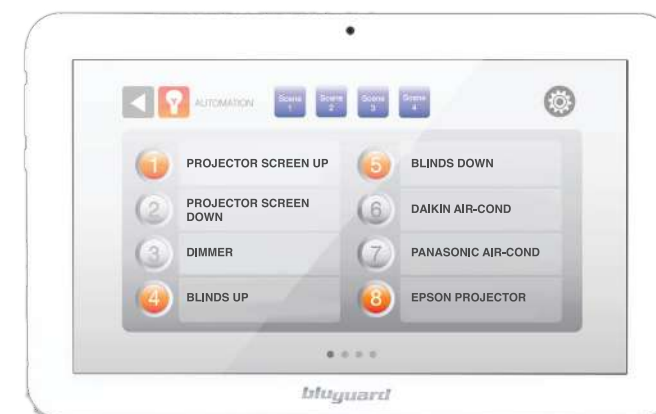

# System Architecture Overview

Security & Automation  
at your fingertips.

## Stylish Touch Screen Control Panel

Senseries Pro10 which comes in elegant theme with the taste of modern influence in 10"inch wide touchscreen that gives easy control and access to your security experience. Not just alarm, this device comes with solutions which is compatible with home automation control, video surveillance integration, video intercom and messaging.

### SECURITY CONTROL

- Senseries Pro10 gives you a seamless control over all aspects of your home that comes in a few type of arming the premises such as Day Armed, Night Armed, Holiday Armed and Forces Armed.
- Customer may rename the zone to "Living Hall Main Door" which is the location of the sensor, to help detect the area when comes to emergency.
- Easy to view on event log to trace the previous activity of the alarm system and can be adjust and fit your preferences.