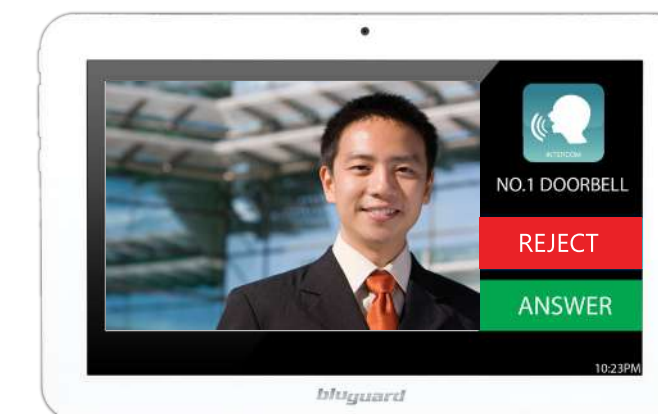

DOORBELL SYSTEM VIA VIDEO INTERCOM

- To increase the security level, Senseries Pro10 features doorbell system providing video intercom to view the visitors
- Communicate with the touchpad panel from inside the premises.
- You may even check on visitors who have drop by when you are not home by checking on the previous leave on message.