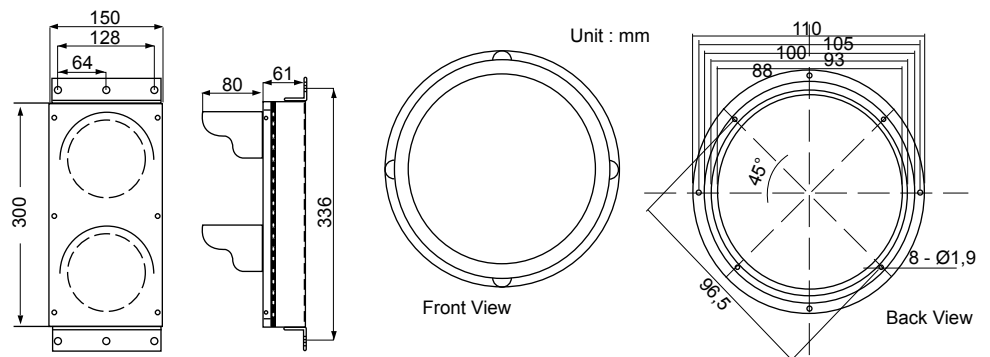

GAC-RGB-25RG

LED Traffic Light for Automatic Barrier

Features

- More easy indicator for barrier open & close
- IP65 Weatherproof enclosure
- LED Display

Specifications

Color LED Quantity	RED 45 pcs, GREEN 45pcs
Light Intensity	≥225cd
Wavelength	625±5nm
Viewing Angle	30°
Power	RED : ≤2W GREEN : ≤4W
Working Voltage	DC-12V
Operating Temperature	-30°C ~ +60°C
Certificates	CE, Chinese GB14887-2003 standards
IP Rating	IP65
Housing Material	Metal with painting/Aluminium/Stainless
Life Span	>100,000 Hours
Power Consumption	Full ball ≤ 4W

Dimensions

Wiring Connection