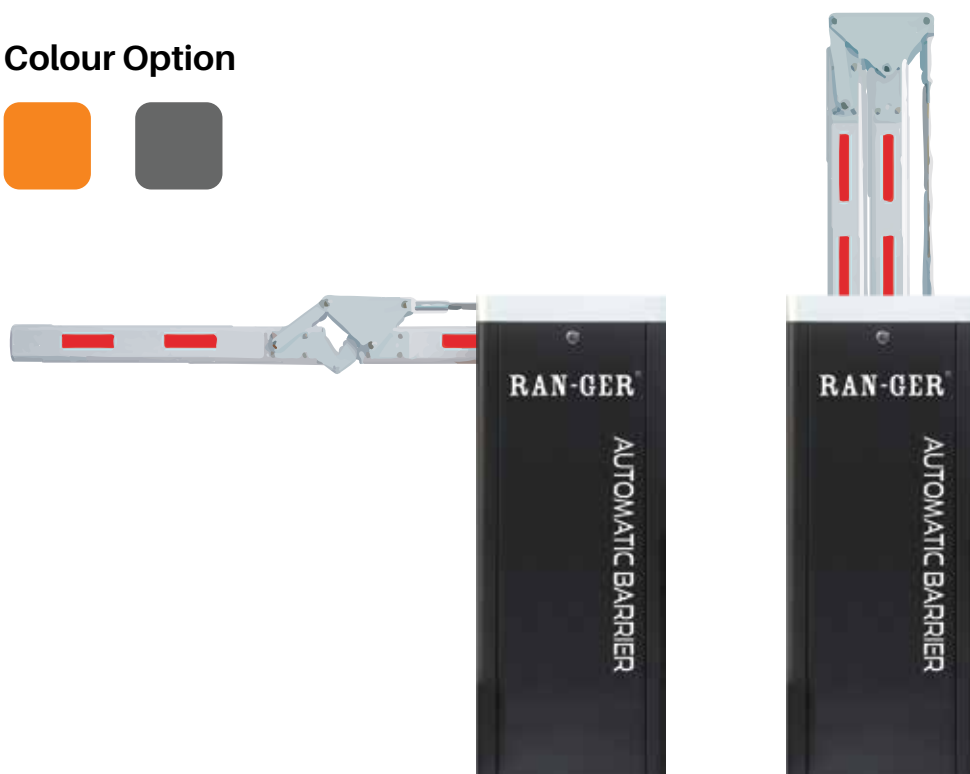

# G-RGB-18RDL/R

Ranger 180° Barrier Gate c/w 3 Meter Arm

## Colour Option

Power Supply	AC220V, 50/60Hz
Rated Power	80W
Arm Lifting & Falling Time	6sec
Dimension	958 x 355 x 292mm
Dimension Arm	5.0 x 0.1 x 0.05m
Support Max up to	3.5m