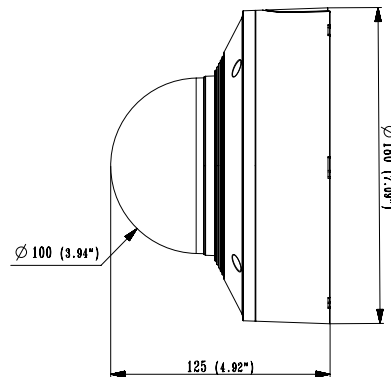

APPERANCE-XNV-6081Z/8081Z/6081/6081R/8081R

Unit : mm (inch)
SCALE 1:1
ver.190603

X-PLUS OUTDOOR VANDAL