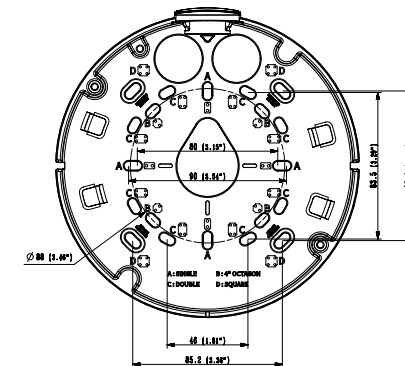

Power Consumption	PoE: Max 12.3W, typical 5.47W 12VDC: Max 10W, typical 3.75W 24VAC: Max 12.3W, typical 5.58W
--------------------------	---

Mechanical

Color / Material	White / Aluminum
RAL Code	RAL9003
Product Dimensions / Weight	Ø180x125mm(Ø7.1x4.9") / 1.75kg(3.86lb)

APPERANCE-XNV-6081Z/8081Z/6081/6081R/8081R

Unit : mm (inch)
 SCALE 1:1
 ver.190603

X-PLUS OUTDOOR VANDAL

X-PLUS OUTDOOR VANDAL with SKIN-COVER

X-PLUS OUTDOOR VANDAL with WEATHER-CAP