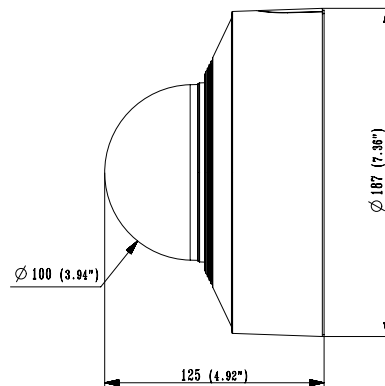

Power Consumption	PoE: Max 12.3W, typical 5.47W 12VDC: Max 10W, typical 3.75W 24VAC: Max 12.3W, typical 5.58W
--------------------------	---

Mechanical

Color / Material	White / Aluminum
RAL Code	RAL9003
Product Dimensions / Weight	Ø180x125mm(Ø7.1x4.9") / 1.75kg(3.86lb)

APPERANCE-XNV-6081Z/8081Z/6081/6081R/8081R

Unit : mm (inch)
 SCALE 1:1
 ver.190603

X-PLUS OUTDOOR VANDAL

X-PLUS OUTDOOR VANDAL with SKIN-COVER

X-PLUS OUTDOOR VANDAL with WEATHER-CAP