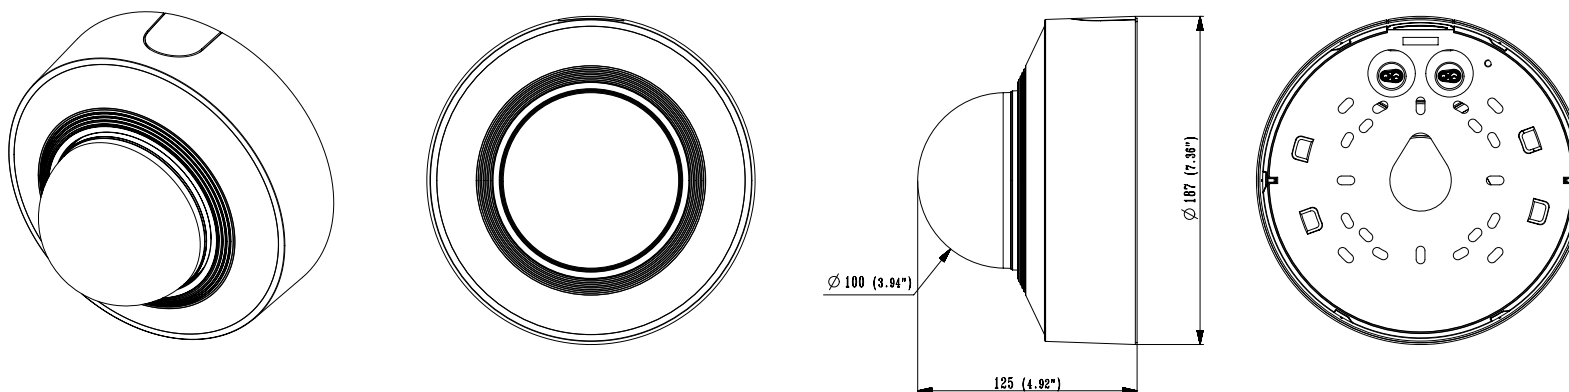

X-PLUS OUTDOOR VANDAL with SKIN-COVER

X-PLUS OUTDOOR VANDAL with WEATHER-CAP