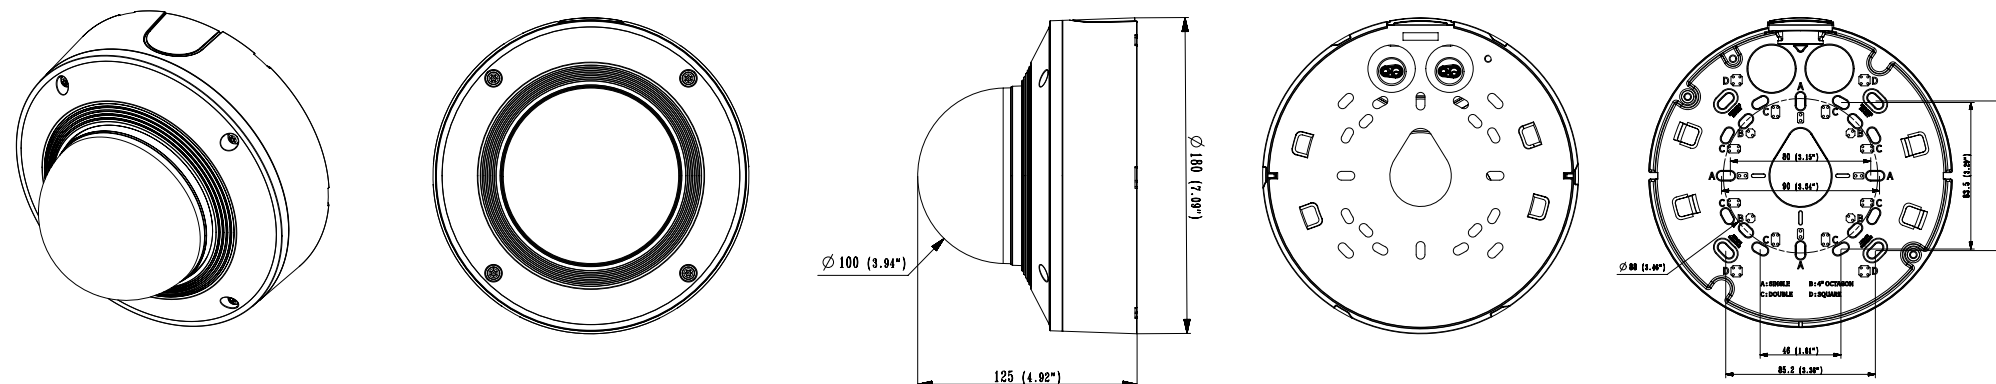

APPERANCE-XNV-6081Z/8081Z/6081/6081R/8081R

Unit : mm (inch)
SCALE 1:1
ver.190603

X-PLUS OUTDOOR VANDAL