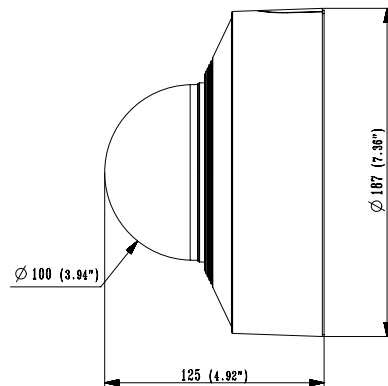

| | |
|--------------------------|--|
| Power Consumption | PoE: Max 7.0W, typical 4.90W 12VDC: Max 5.4W, typical 3.70W 24VAC: Max 7.1W, typical 4.90W |
|--------------------------|--|

Mechanical

| | |
|------------------------------------|---|
| Color / Material | White / Aluminum |
| RAL Code | RAL9003 |
| Product Dimensions / Weight | Ø180x125mm(7.09x4.92"), 1.45kg(3.20 lb) |

APPERANCE-XNV-6081Z/8081Z/6081/6081R/8081R

Unit : mm (inch)
 SCALE 1:1
 ver.190603

X-PLUS OUTDOOR VANDAL

X-PLUS OUTDOOR VANDAL with SKIN-COVER

X-PLUS OUTDOOR VANDAL with WEATHER-CAP