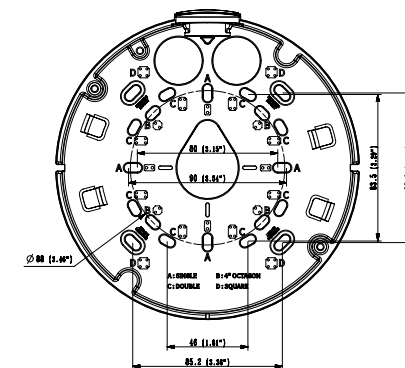

| | |
|--------------------------|--|
| Power Consumption | PoE: Max 7.0W, typical 4.90W 12VDC: Max 5.4W, typical 3.70W 24VAC: Max 7.1W, typical 4.90W |
|--------------------------|--|

Mechanical

| | |
|------------------------------------|---|
| Color / Material | White / Aluminum |
| RAL Code | RAL9003 |
| Product Dimensions / Weight | Ø180x125mm(7.09x4.92"), 1.45kg(3.20 lb) |

APPERANCE-XNV-6081Z/8081Z/6081/6081R/8081R

Unit : mm (inch)
 SCALE 1:1
 ver.190603

X-PLUS OUTDOOR VANDAL

X-PLUS OUTDOOR VANDAL with SKIN-COVER

X-PLUS OUTDOOR VANDAL with WEATHER-CAP