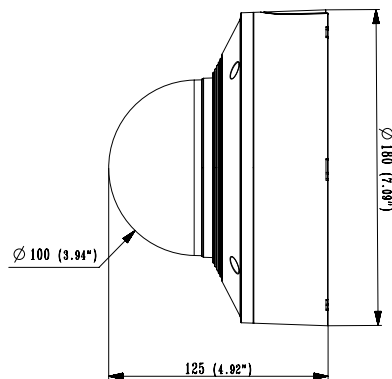

| | |
|--------------------------|--|
| Power Consumption | PoE: Max 7.0W, typical 4.90W 12VDC: Max 5.4W, typical 3.70W 24VAC: Max 7.1W, typical 4.90W |
|--------------------------|--|

Mechanical

| | |
|------------------------------------|---|
| Color / Material | White / Aluminum |
| RAL Code | RAL9003 |
| Product Dimensions / Weight | Ø180x125mm(7.09x4.92"), 1.45kg(3.20 lb) |

APPERANCE-XNV-6081Z/8081Z/6081/6081R/8081R

Unit : mm (inch)
 SCALE 1:1
 ver.190603

X-PLUS OUTDOOR VANDAL

X-PLUS OUTDOOR VANDAL with SKIN-COVER

X-PLUS OUTDOOR VANDAL with WEATHER-CAP