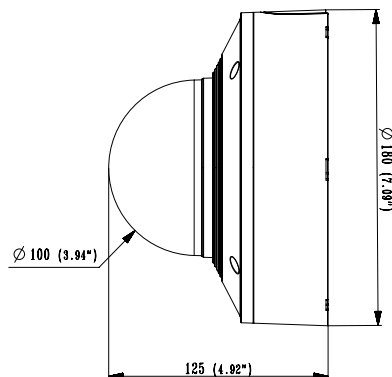

Power Consumption	PoE: Max 11W, typical 4.80W 12VDC: Max 9.5W, typical 3.71W 24VAC: Max 11W, typical 4.97W
--------------------------	--

Mechanical

Color / Material	White / Aluminum
RAL Code	RAL9003
Product Dimensions / Weight	Ø180x125mm(Ø7.1x4.9") / 1.75kg(3.86lb)

APPERANCE-XNV-6081Z/8081Z/6081/6081R/8081R

Unit : mm (inch)
 SCALE 1:1
 ver.190603

X-PLUS OUTDOOR VANDAL

X-PLUS OUTDOOR VANDAL with SKIN-COVER

X-PLUS OUTDOOR VANDAL with WEATHER-CAP