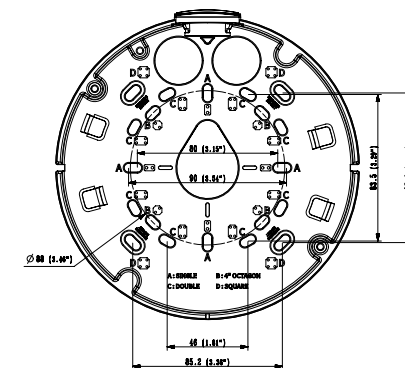

Power Consumption	PoE: Max 11W, typical 4.80W 12VDC: Max 9.5W, typical 3.71W 24VAC: Max 11W, typical 4.97W
--------------------------	--

Mechanical

Color / Material	White / Aluminum
RAL Code	RAL9003
Product Dimensions / Weight	Ø180x125mm(Ø7.1x4.9") / 1.75kg(3.86lb)

APPERANCE-XNV-6081Z/8081Z/6081/6081R/8081R

Unit : mm (inch)
 SCALE 1:1
 ver.190603

X-PLUS OUTDOOR VANDAL

X-PLUS OUTDOOR VANDAL with SKIN-COVER

X-PLUS OUTDOOR VANDAL with WEATHER-CAP