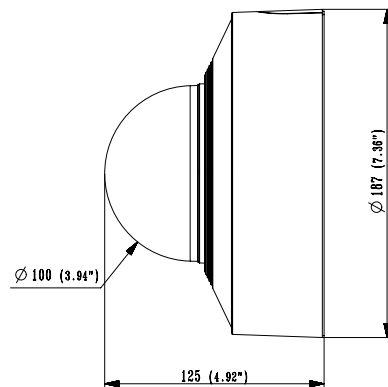

Power Consumption	PoE: Max 11W, typical 4.80W 12VDC: Max 9.5W, typical 3.71W 24VAC: Max 11W, typical 4.97W
--------------------------	--

Mechanical

Color / Material	White / Aluminum
RAL Code	RAL9003
Product Dimensions / Weight	Ø180x125mm(Ø7.1x4.9") / 1.75kg(3.86lb)

APPERANCE-XNV-6081Z/8081Z/6081/6081R/8081R

Unit : mm (inch)
 SCALE 1:1
 ver.190603

X-PLUS OUTDOOR VANDAL

X-PLUS OUTDOOR VANDAL with SKIN-COVER

X-PLUS OUTDOOR VANDAL with WEATHER-CAP