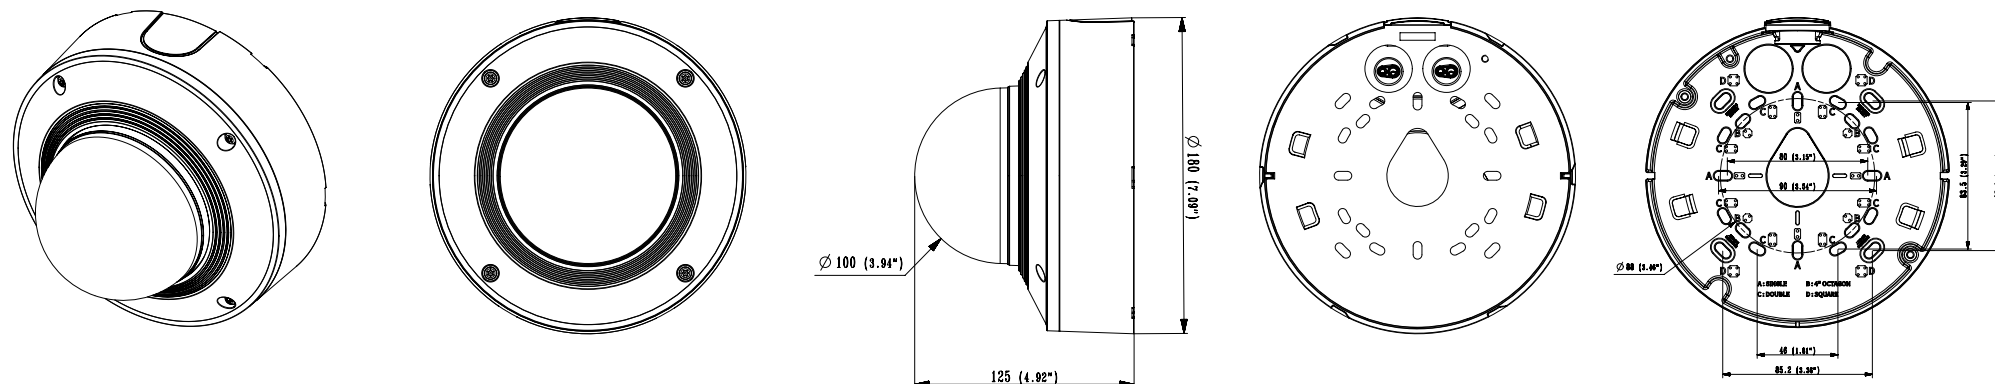

APPERANCE-XNV-6081Z/8081Z/6081/6081R/8081R

Unit : mm (inch)
SCALE 1:1
ver.190603

X-PLUS OUTDOOR VANDAL