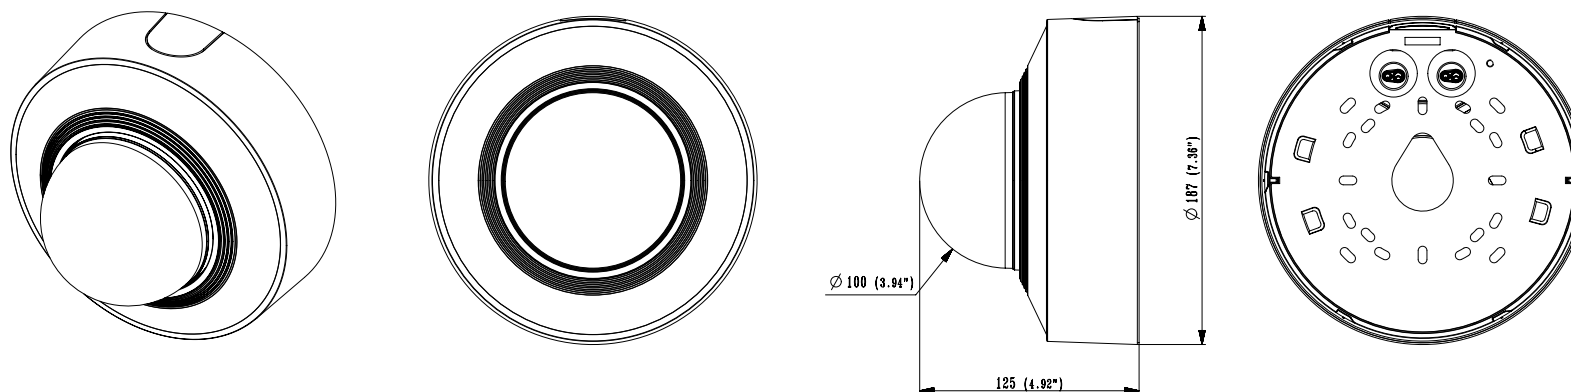

Power Consumption	PoE: Max 12.95W, typical 10.30W 12VDC: Max 10.8W, typical 8.40W 24VAC: Max 13.3W, typical 10.40W
--------------------------	--

Mechanical

Color / Material	White / Aluminum
RAL Code	RAL9003
Product Dimensions / Weight	Ø180x125mm(7.09x4.92"), 1.75Kg(3.86 lb)

APPERANCE-XNV-6081Z/8081Z/6081/6081R/8081R

Unit : mm (inch)
 SCALE 1:1
 ver.190603

X-PLUS OUTDOOR VANDAL

X-PLUS OUTDOOR VANDAL with SKIN-COVER

X-PLUS OUTDOOR VANDAL with WEATHER-CAP