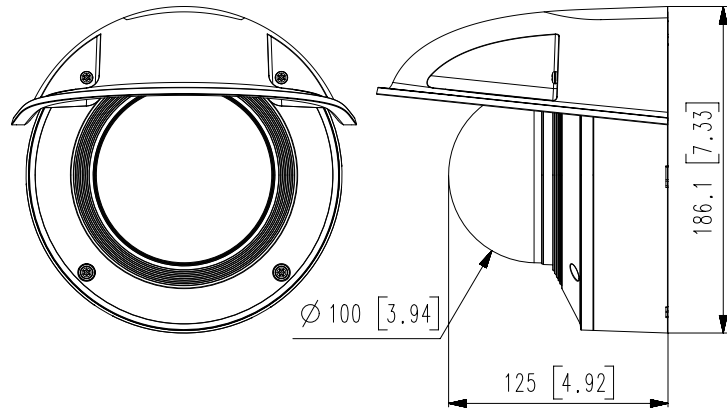

No.	MODEL NAME	DATE
13	XNV-9082R	19.12.18
12	XNV-7082R	19.12.18
11	XNV-6082R	19.12.18
10	PNV-A7081R	19.12.18
9	PNV-A6081R	19.12.18
8	XNV-8081RE	19.12.18
7	XNV-6081RE	19.12.18
6	PNV-A9081R	19.09.27
5	XNV-8081R	19.09.27
4	XNV-6081R	19.09.27
3	XNV-6081	19.09.27
2	XNV-8081Z	19.09.27
1	XNV-6081Z	19.09.27

Unit:mm[inch] SCALE:1/1 © Hanwha Techwin