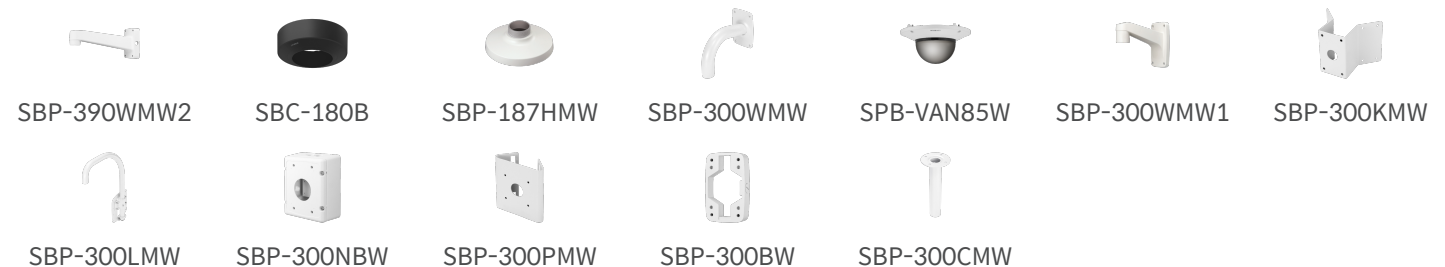

Compatible Accessories (Optional)