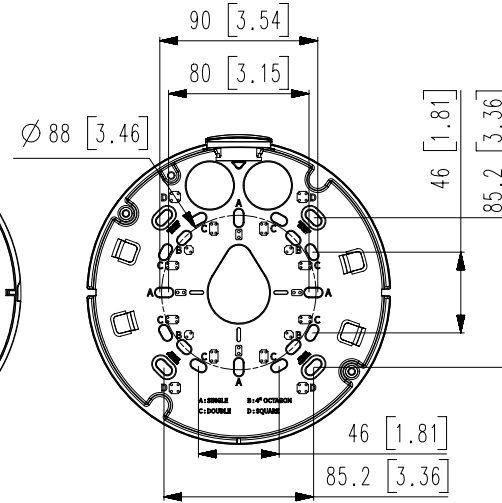

No.	MODEL NAME	DATE
13	XNV-9082R	19.12.18
12	XNV-7082R	19.12.18
11	XNV-6082R	19.12.18
10	PNV-A7081R	19.12.18
9	PNV-A6081R	19.12.18
8	XNV-8081RE	19.12.18
7	XNV-6081RE	19.12.18
6	PNV-A9081R	19.09.27
5	XNV-8081R	19.09.27
4	XNV-6081R	19.09.27
3	XNV-6081	19.09.27
2	XNV-8081Z	19.09.27
1	XNV-6081Z	19.09.27

Unit:mm[inch] SCALE:1/1 © Hanwha Techwin