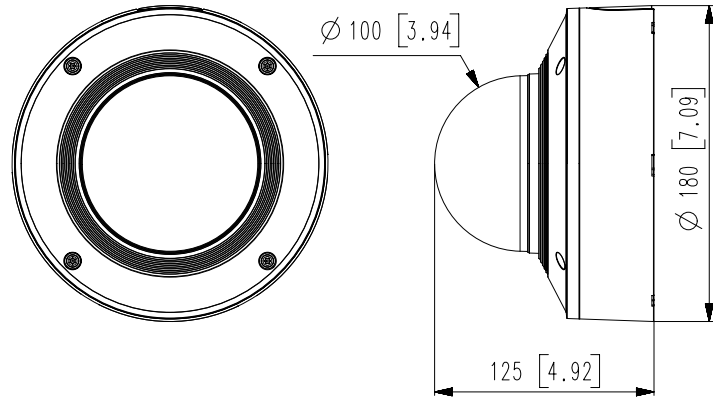

No.	MODEL NAME	DATE
13	XNV-9082R	19.12.18
12	XNV-7082R	19.12.18
11	XNV-6082R	19.12.18
10	PNV-A7081R	19.12.18
9	PNV-A6081R	19.12.18
8	XNV-8081RE	19.12.18
7	XNV-6081RE	19.12.18
6	PNV-A9081R	19.09.27
5	XNV-8081R	19.09.27
4	XNV-6081R	19.09.27
3	XNV-6081	19.09.27
2	XNV-8081Z	19.09.27
1	XNV-6081Z	19.09.27

Unit:mm[inch] SCALE:1/1 © Hanwha Techwin