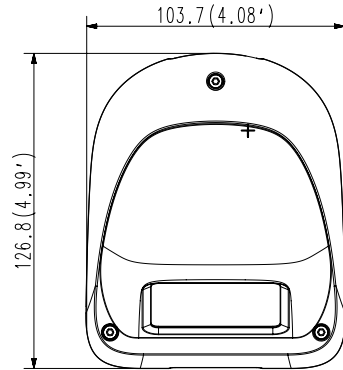

This parts should not contain any substances which are specified in AH60-0033K

NO	PART NAME	CODE NO.	MATERIAL	Q'TY	REMARK
1	ASSY-FINAL-XNV-6013M-171012	059188	MATERIAL	1	REMARK

STANDARD TOLERANCE

DIV	lvl 1	lvl 2	lvl 3	lvl 4	lvl 5
0-16	±0.05	±0.1	±0.1	±0.2	±0.3
16-63	±0.05	±0.1	±0.2	±0.3	±0.4
63-250	±0.1	±0.2	±0.3	±0.4	±0.4
250-1000	±0.2	±0.3	±0.4	±0.5	±0.6

A3 CHANGE	UNIT	mm	DESIGN	CHECK	APPROVAL	PART NAME	ASSY-FINAL-XNV-6013M-171012	
	SCALE	1/2	M.Fujiwara	-	Approval	MODEL NAME	XNV-6013M	
			18.01.24	-	18.01.24			
							CODE NO.	059188