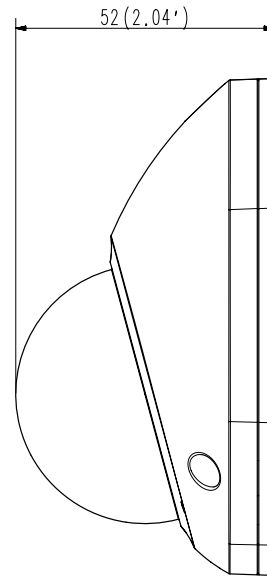

This parts should not contain any substances which are specified in AH60-0033K

NO	PART NAME	CODE NO.	MATERIAL	Q'TY	REMARK
1	ASSY-XNV-6012(M)/6022R(M)	058056	MATERIAL	1	REMARK

STANDARD TOLERANCE

DIV	lvl 1	lvl 2	lvl 3	lvl 4	lvl 5
0-16	±0.05	±0.1	±0.1	±0.2	±0.3
16-63	±0.05	±0.1	±0.2	±0.3	±0.4
63-250	±0.1	±0.2	±0.3	±0.4	±0.4
250-1000	±0.2	±0.3	±0.4	±0.5	±0.6

A3 CHANGE	UNIT	mm	DESIGN	CHECK	APPROVAL	PART NAME	ASSY-XNV-6012(M)/6022R(M)	
	SCALE	1 / 1	M.Fujiwara	Check	Approval	MODEL NAME	XNV-6012(M)/6022R(M)	
			18.03.19	18.03.19	18.03.19			
							CODE NO.	058056