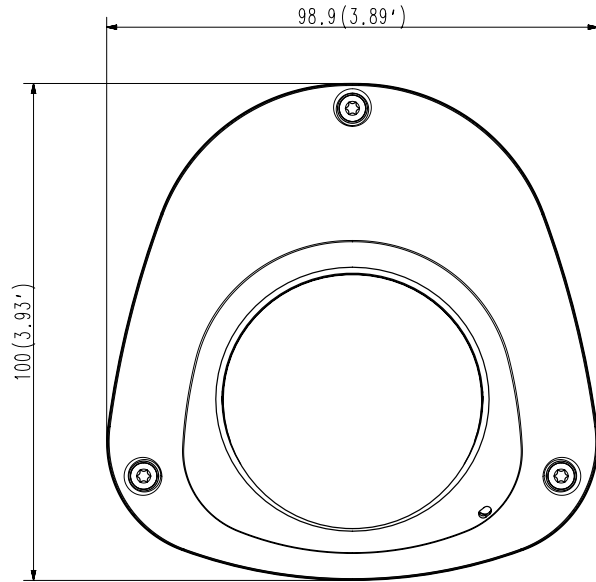

This parts should not contain any substances which are specified in AH60-0033K

NO	PART NAME	CODE NO.	MATERIAL	Q'TY	REMARK
1	ASSY-XNV-6012(M)/6022R(M)	058056	MATERIAL	1	REMARK

STANDARD TOLERANCE

DIV	lvl 1	lvl 2	lvl 3	lvl 4	lvl 5
0-16	±0.05	±0.1	±0.1	±0.2	±0.3
16-63	±0.05	±0.1	±0.2	±0.3	±0.4
63-250	±0.1	±0.2	±0.3	±0.4	±0.4
250-1000	±0.2	±0.3	±0.4	±0.5	±0.6

A3 CHANGE	UNIT	mm	DESIGN	CHECK	APPROVAL	PART NAME	ASSY-XNV-6012(M)/6022R(M)	
	SCALE	1 / 1	M.Fujiwara	Check	Approval	MODEL NAME	XNV-6012(M)/6022R(M)	
			18.03.19	18.03.19	18.03.19			
							CODE NO.	058056