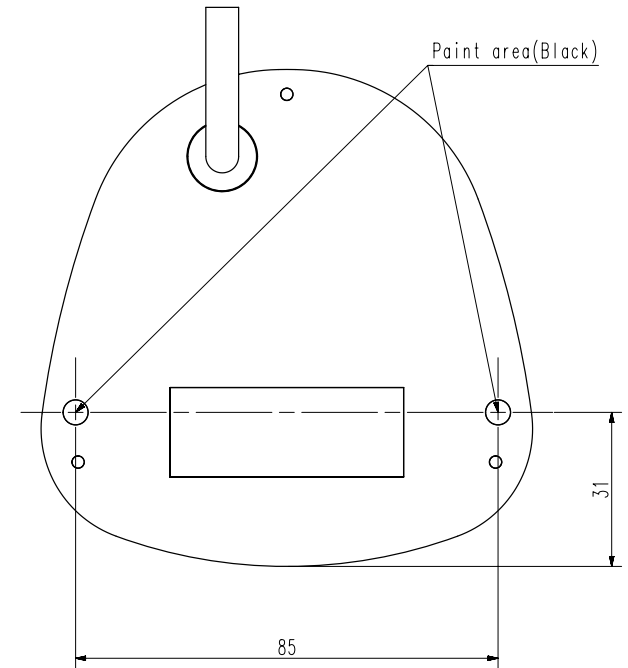

This parts should not contain any substances which are specified in AH60-0033K

NO	PART NAME	CODE NO.	MATERIAL	Q'TY	REMARK
1	ASSY-XNV-6012(M)/6022R(M)	058056	MATERIAL	1	REMARK

STANDARD TOLERANCE

DIV	lvl 1	lvl 2	lvl 3	lvl 4	lvl 5
0-16	±0.05	±0.1	±0.1	±0.2	±0.3
16-63	±0.05	±0.1	±0.2	±0.3	±0.4
63-250	±0.1	±0.2	±0.3	±0.4	±0.4
250-1000	±0.2	±0.3	±0.4	±0.5	±0.6

A3 CHANGE	UNIT	mm	DESIGN	CHECK	APPROVAL	PART NAME	ASSY-XNV-6012(M)/6022R(M)	
	SCALE	1 / 1	M.Fujiwara	Check	Approval	MODEL NAME	XNV-6012(M)/6022R(M)	
			18.03.19	18.03.19	18.03.19			
							CODE NO.	058056