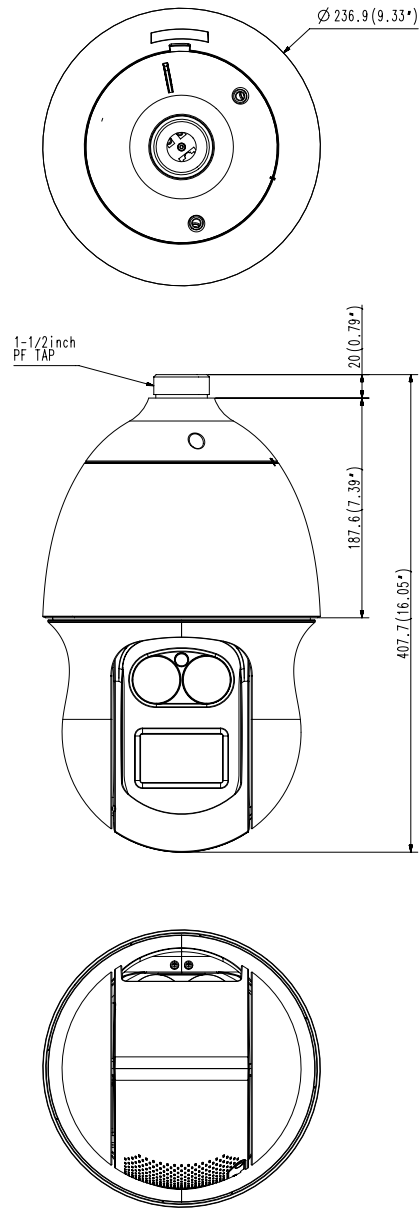

## Key Features

- Max. 2Megapixel (1920 x 1080) resolution
- 4.75 ~ 261.4mm (Optical 55x) lens
- Day & Night (ICR), WDR (120dB)
- DIS with built-in gyro sensor
- Max. IR viewable length : 500m
- H.265, H.264, MJPEG codec support
- Multiple streaming, WiseStream II support
- Intelligent Video / Audio Analytics, Defog (Optical)
- microSD/SDHC/SDXC memory 2 slots (Up to 512 GB)
- IP66, IK10

### Mechanical

Color / Material	Body: Ivory / Plastic, Head: Black / Plastic
Product Dimensions / Weight	Ø236.9x407.7mm(9.33x16.05"), 7.1Kg(15.65 lb)

- The latest product information / specification can be found at [hanwha-security.com](http://hanwha-security.com)
- Design and specifications are subject to change without notice.
- Wisenet is the proprietary brand of Hanwha Techwin, formerly known as Samsung Techwin.