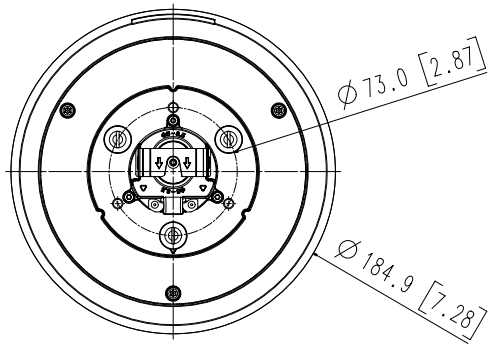

3	XNP-6400RW	
2	XNP-8300RW	
1	XNP-9300RW	'20.05.20
No.	MODEL NAME	DATE
Unit:mm[inch]		SCALE:1/1
Hanwha Techwin		

© Hanwha Techwin Co.,Ltd. All rights reserved.