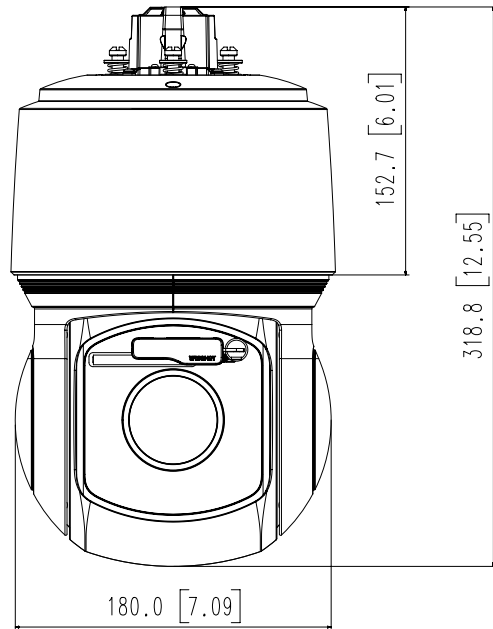

3	XNP-6400RW	
2	XNP-8300RW	
1	XNP-9300RW	'20.05.20
No.	MODEL NAME	DATE
Unit:mm[inch]		SCALE:1/1
Hanwha Techwin		

© Hanwha Techwin Co.,Ltd. All rights reserved.