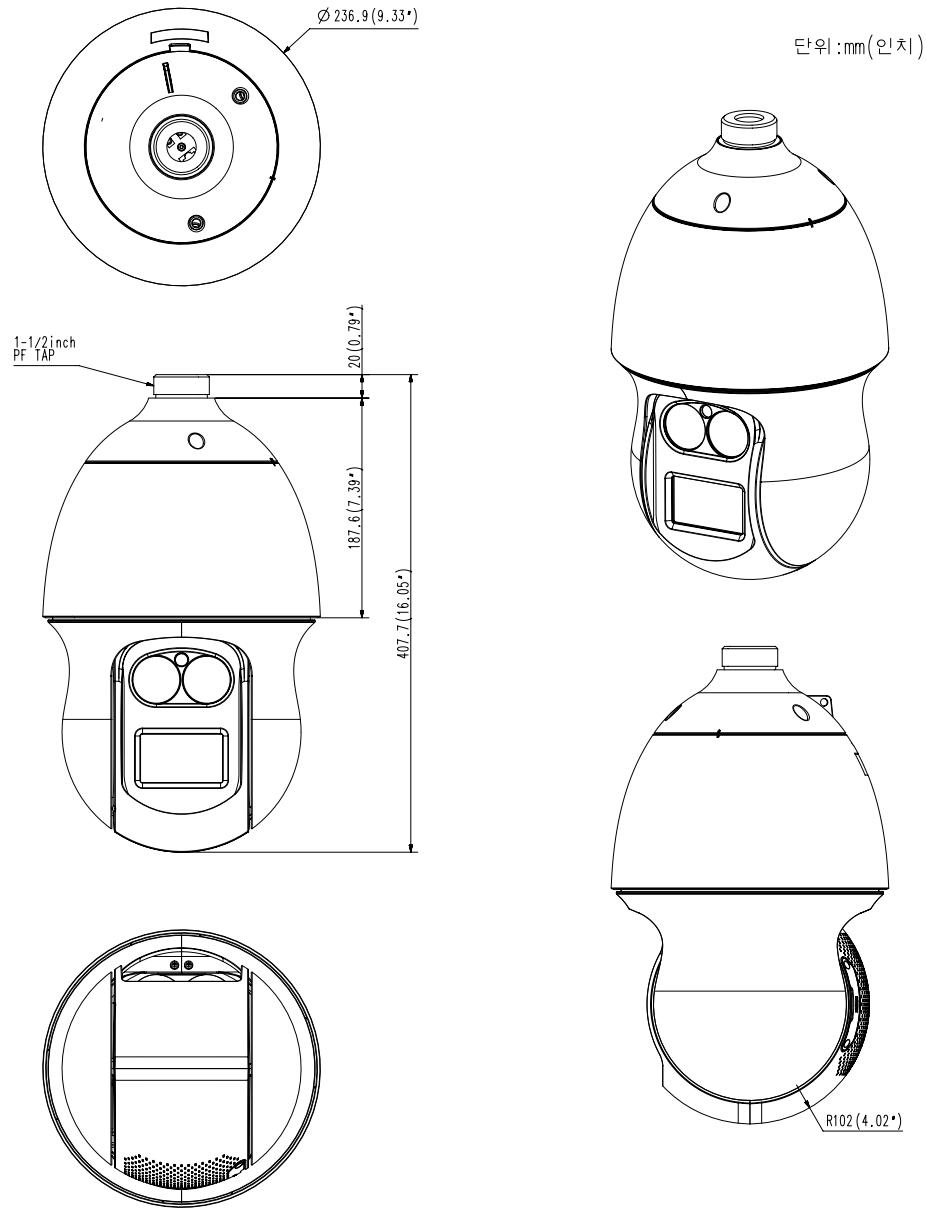

Mechanical

Color / Material	Body: Ivory / Plastic, Head: Black / Plastic
Product Dimensions / Weight	Ø236.9x407.7mm(9.33x16.05"), 7.1Kg(15.65 lb)

- The latest product information / specification can be found at hanwha-security.com
- Design and specifications are subject to change without notice.
- Wisenet is the proprietary brand of Hanwha Techwin, formerly known as Samsung Techwin.

단위 :mm(인치)

This parts should not contain any substances which are specified in AH60-0033K

NO	PART NAME	CODE NO.	MATERIAL	Q'TY	REMARK
1	PNP-9200RH_Camera_Total_Assy	-	MATERIAL	1	REMARK

STANDARD TOLERANCE

DIV	M1	M2	M3	M4	M5
0-16	+0.05	+0.1	+0.1	+0.2	+0.3
16-63	+0.05	+0.1	+0.2	+0.3	+0.4
63-250	+0.1	+0.2	+0.3	+0.4	+0.4
250-1000	+0.2	+0.3	+0.4	+0.5	+0.6