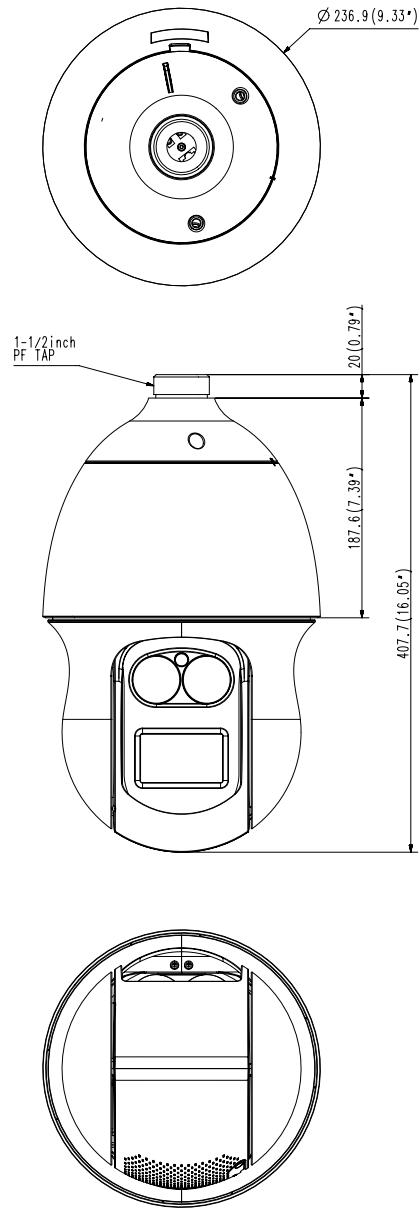

Mechanical

Color / Material	Body: Ivory / Plastic, Head: Black / Plastic
Product Dimensions / Weight	Ø236.9x407.7mm(9.33x16.05"), 7.1Kg(15.65 lb)

- The latest product information / specification can be found at hanwha-security.com
- Design and specifications are subject to change without notice.
- Wisenet is the proprietary brand of Hanwha Techwin, formerly known as Samsung Techwin.

단위 :mm(인치)

This parts should not contain any substances which are specified in AH60-0033K

NO	PART NAME	CODE NO.	MATERIAL	Q'TY	REMARK
1	PNP-9200RH_Camera_Total_Assy	-	MATERIAL	1	REMARK

STANDARD TOLERANCE

DIV	M1	M2	M3	M4	M5
0-16	+0.05	+0.1	+0.1	+0.2	+0.3
16-63	+0.05	+0.1	+0.2	+0.3	+0.4
63-250	+0.1	+0.2	+0.3	+0.4	+0.4
250-1000	+0.2	+0.3	+0.4	+0.5	+0.6