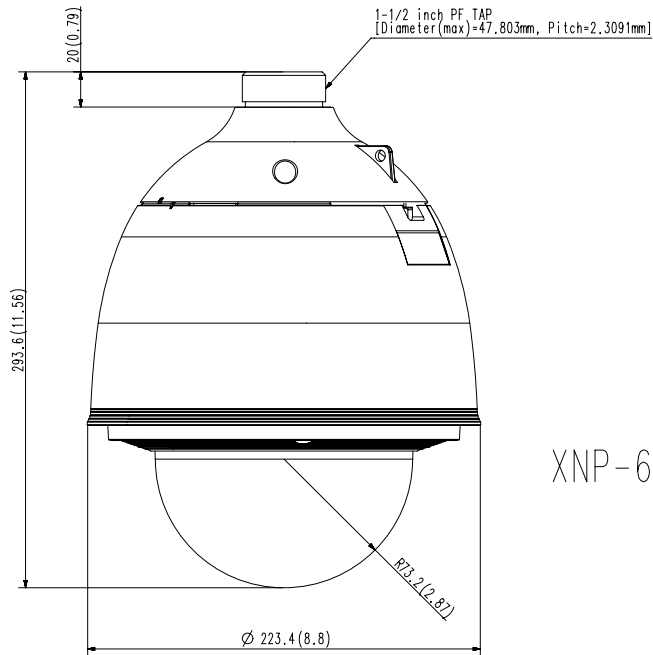

NO	PART NAME	CODE NO.	MATERIAL	Q'TY	REMARK
1	XNP-6320H	011657	MATERIAL	1	REMARK

XNP-6320H / QNP-6230H

Unit : mm(inch)