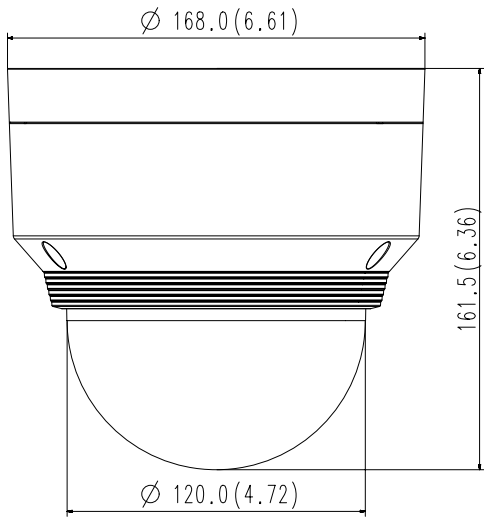

Mechanical

| | |
|-----------------------------|--|
| Color / Material | Ivory / Aluminum |
| Product Dimensions / Weight | Ø168 x 161.5mm(6.61 x 6.36"), 1.9kg(4.19 lb) |

- The latest product information / specification can be found at hanwha-security.com
- Design and specifications are subject to change without notice.
- Wisenet is the proprietary brand of Hanwha Techwin, formerly known as Samsung Techwin.