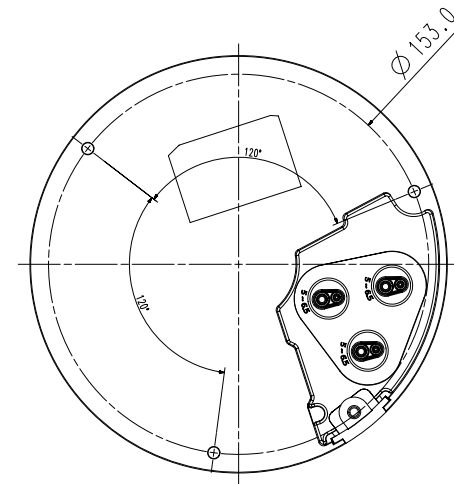

Mechanical

| | |
|-----------------------------|--|
| Color / Material | Ivory / Aluminum |
| Product Dimensions / Weight | Ø168 x 161.5mm(6.61 x 6.36"), 1.9kg(4.19 lb) |

- The latest product information / specification can be found at hanwha-security.com
- Design and specifications are subject to change without notice.
- Wisenet is the proprietary brand of Hanwha Techwin, formerly known as Samsung Techwin.

XNP-6120H
Unit : mm(inch)

A1

| | |
|------------|----------|
| MODEL NAME | XNP-6120 |
| CODE NO. | |

Hanwha Techwin