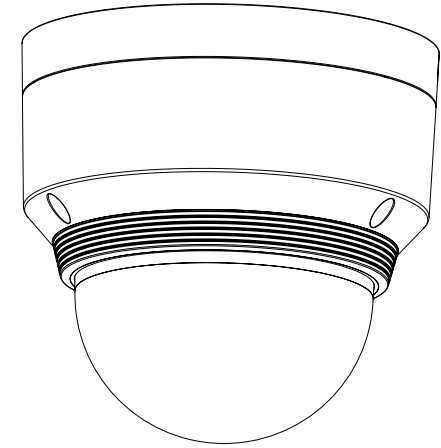

A1

MODEL NAME	XNP-6120
CODE NO.	

Hanwha Techwin