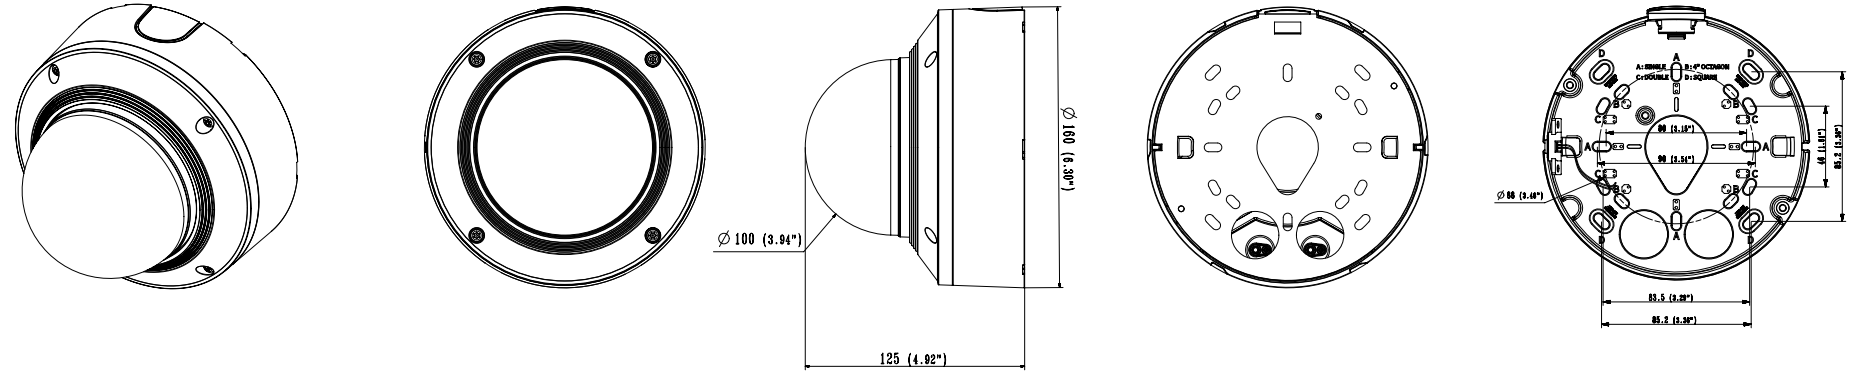

X-PLUS INDOOR VANDAL