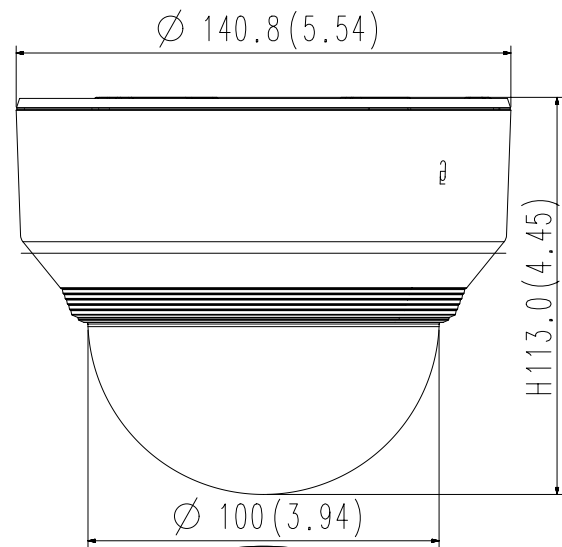

**Mechanical**

<b>Color / Material</b>	Ivory / Plastic
<b>Product Dimensions / Weight</b>	Ø140.8x113.0mm(Ø5.54x4.45"), 628g(1.38 lb)

- The latest product information / specification can be found at [hanwha-security.com](http://hanwha-security.com)
- Design and specifications are subject to change without notice.
- Wisenet is the proprietary brand of Hanwha Techwin, formerly known as Samsung Techwin.