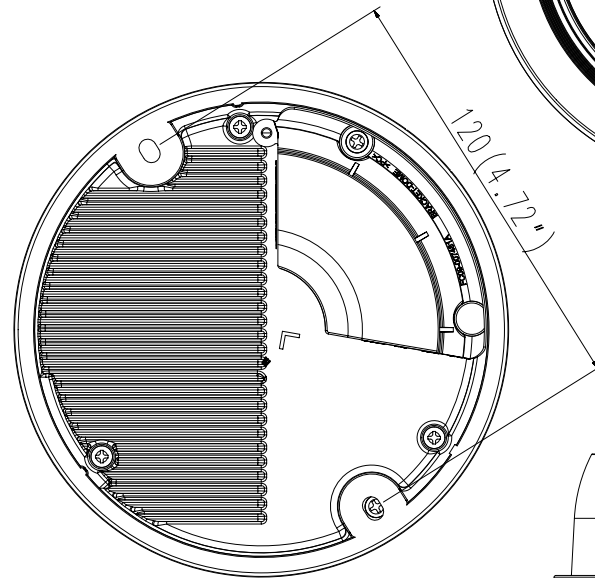

**Mechanical**

<b>Color / Material</b>	Ivory / Plastic
<b>Product Dimensions / Weight</b>	Ø140.8x113.0mm(Ø5.54x4.45"), 628g(1.38 lb)

- The latest product information / specification can be found at [hanwha-security.com](http://hanwha-security.com)
- Design and specifications are subject to change without notice.
- Wisenet is the proprietary brand of Hanwha Techwin, formerly known as Samsung Techwin.