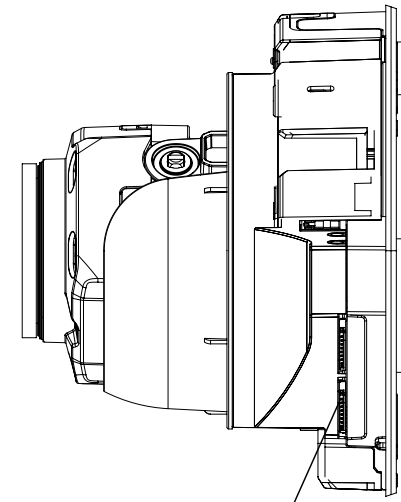

**Mechanical**

<b>Color / Material</b>	Ivory / Plastic
<b>Product Dimensions / Weight</b>	Ø140.8x113.0mm(Ø5.54x4.45"), 628g(1.38 lb)

- The latest product information / specification can be found at [hanwha-security.com](http://hanwha-security.com)
- Design and specifications are subject to change without notice.
- Wisenet is the proprietary brand of Hanwha Techwin, formerly known as Samsung Techwin.