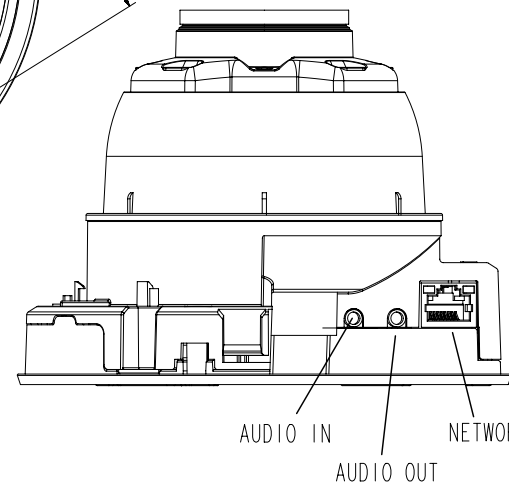

XND-6080/6080R/8080R

Unit : mm(inch)

A2