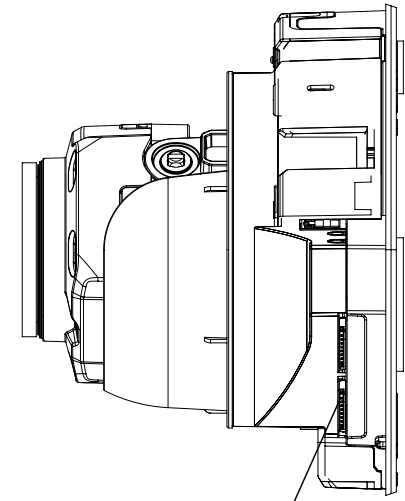

**Mechanical**

<b>Color / Material</b>	Ivory / Plastic
<b>Product Dimensions / Weight</b>	Ø140.8x113.0mm(Ø5.54x4.45"), 732g(1.61 lb)

- The latest product information / specification can be found at [hanwha-security.com](http://hanwha-security.com)
- Design and specifications are subject to change without notice.
- Wisenet is the proprietary brand of Hanwha Techwin, formerly known as Samsung Techwin.