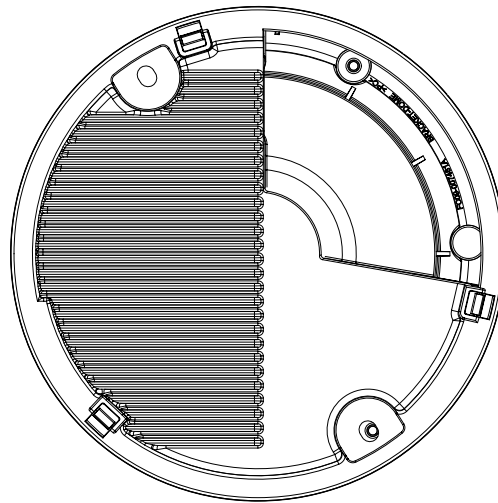

**Mechanical**

<b>Color / Material</b>	Ivory / Plastic
<b>Product Dimensions / Weight</b>	Ø140.8x113.0mm(Ø5.54x4.45"), 732g(1.61 lb)

- The latest product information / specification can be found at [hanwha-security.com](http://hanwha-security.com)
- Design and specifications are subject to change without notice.
- Wisenet is the proprietary brand of Hanwha Techwin, formerly known as Samsung Techwin.