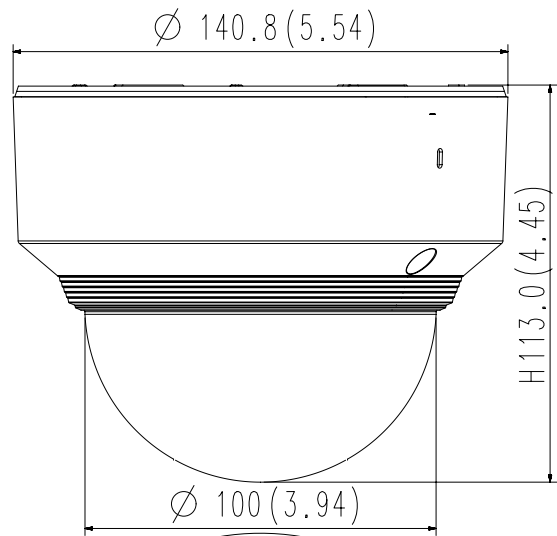

**Mechanical**

<b>Color / Material</b>	Ivory / Plastic
<b>Product Dimensions / Weight</b>	Ø140.8x113.0mm(Ø5.54x4.45"), 732g(1.61 lb)

- The latest product information / specification can be found at [hanwha-security.com](http://hanwha-security.com)
- Design and specifications are subject to change without notice.
- Wisenet is the proprietary brand of Hanwha Techwin, formerly known as Samsung Techwin.