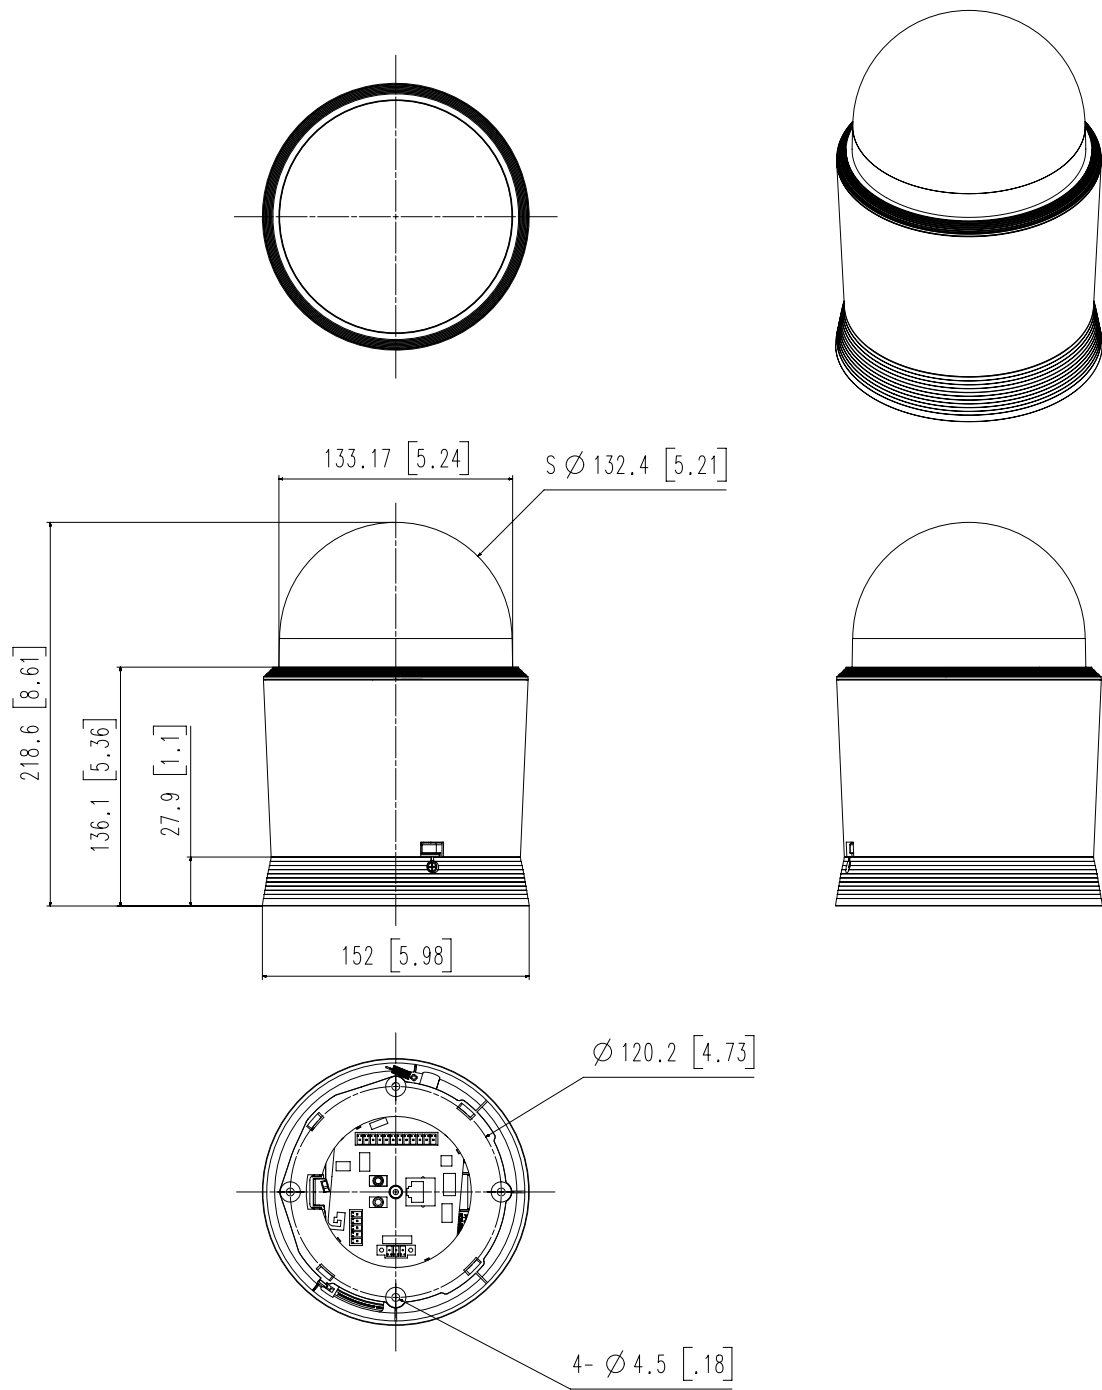

4	QNP-6320, QNP6250	21.04.30
3	QNP-6230	-
2	XNP-6320, XNP-6321	-
1	SNP-6321	-
No.	MODEL NAME	DATE
Unit:mm[inch] SCALE:1/1		© Hanwha Techwin