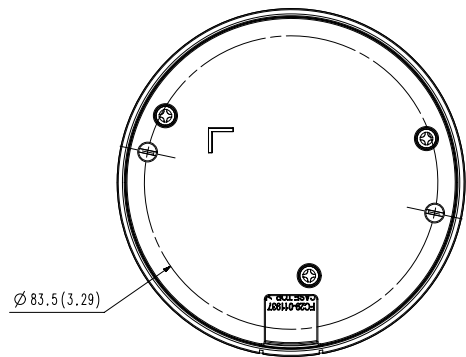

Mechanical

Color / Material	White / Plastic
RAL Code	RAL9003
Product Dimensions / Weight	Ø99x49mm(Ø3.9x1.93"), 320g(0.705 lb)

- The latest product information / specification can be found at hanwha-security.com
- Design and specifications are subject to change without notice.
- Wisenet is the proprietary brand of Hanwha Techwin, formerly known as Samsung Techwin.