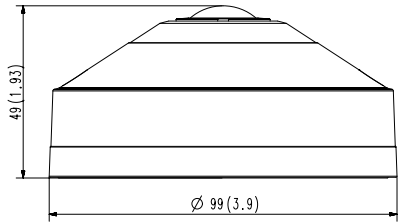

Mechanical

Color / Material	White / Plastic
RAL Code	RAL9003
Product Dimensions / Weight	Ø99x49mm(Ø3.9x1.93"), 320g(0.705 lb)

- The latest product information / specification can be found at hanwha-security.com
- Design and specifications are subject to change without notice.
- Wisenet is the proprietary brand of Hanwha Techwin, formerly known as Samsung Techwin.