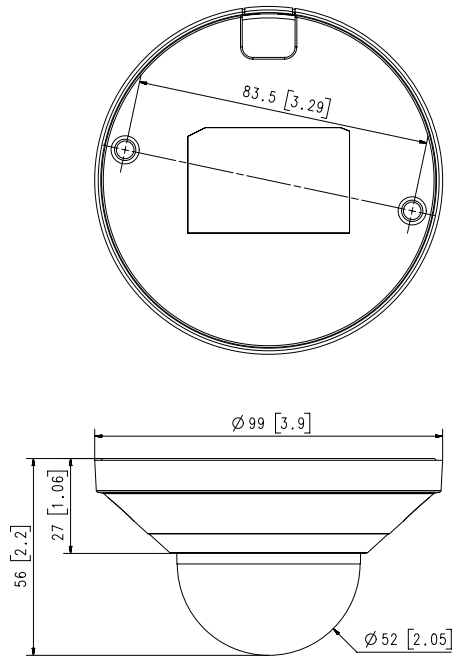

milimeter (inch)