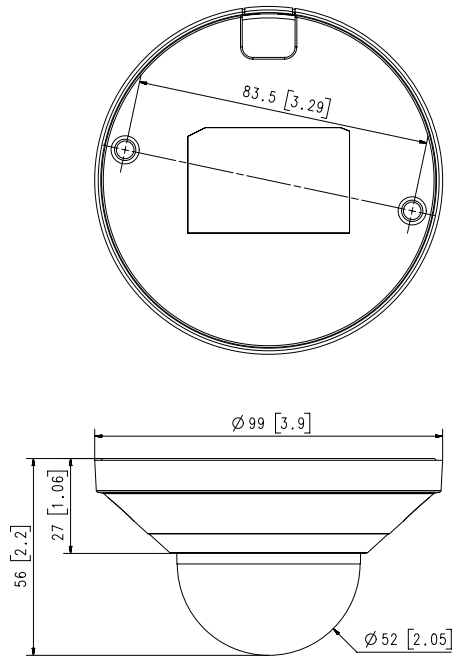

Mechanical

Color / Material	White / Plastic
RAL Code	RAL9003
Product Dimensions / Weight	Ø99.0x56.0mm(Ø3.9x2.2"), 145g(0.32 lb)

- The latest product information / specification can be found at hanwha-security.com
- Design and specifications are subject to change without notice.
- Wisenet is the proprietary brand of Hanwha Techwin, formerly known as Samsung Techwin.