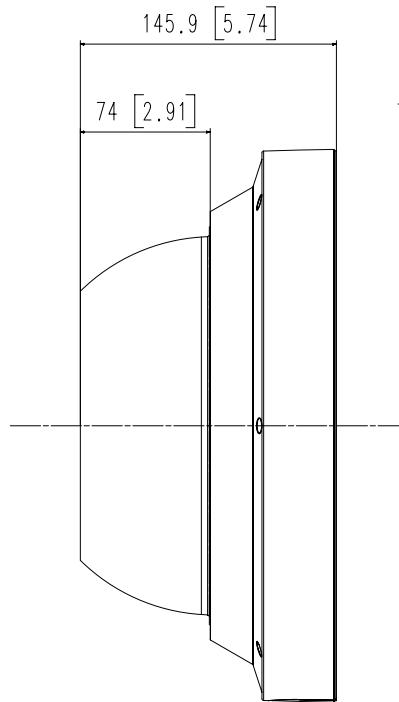

1	PNM-9084RQZ, PNM-9085RQZ	'19.10.01
No.	MODEL NAME	DATE
Unit:mm[inch]		SCALE:1/1
© Hanwha Techwin