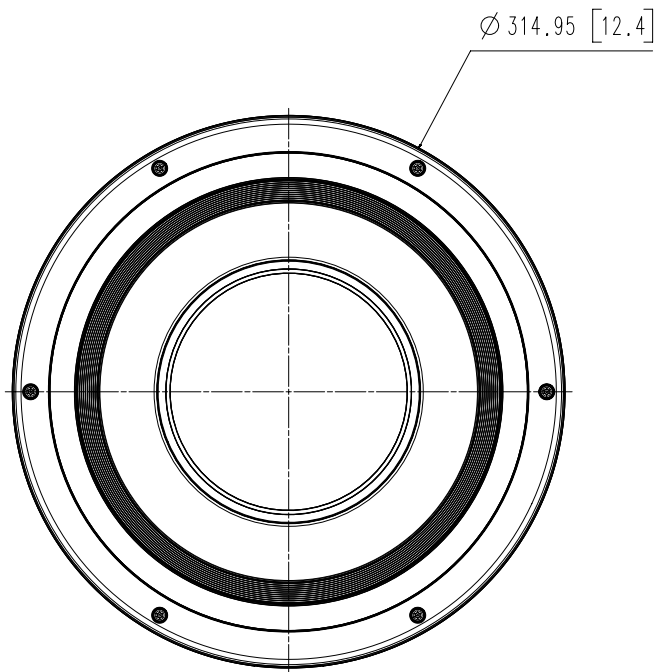

1	PNM-9084RQZ, PNM-9085RQZ	'19.10.01
No.	MODEL NAME	DATE
Unit:mm[inch]		SCALE:1/1
© Hanwha Techwin