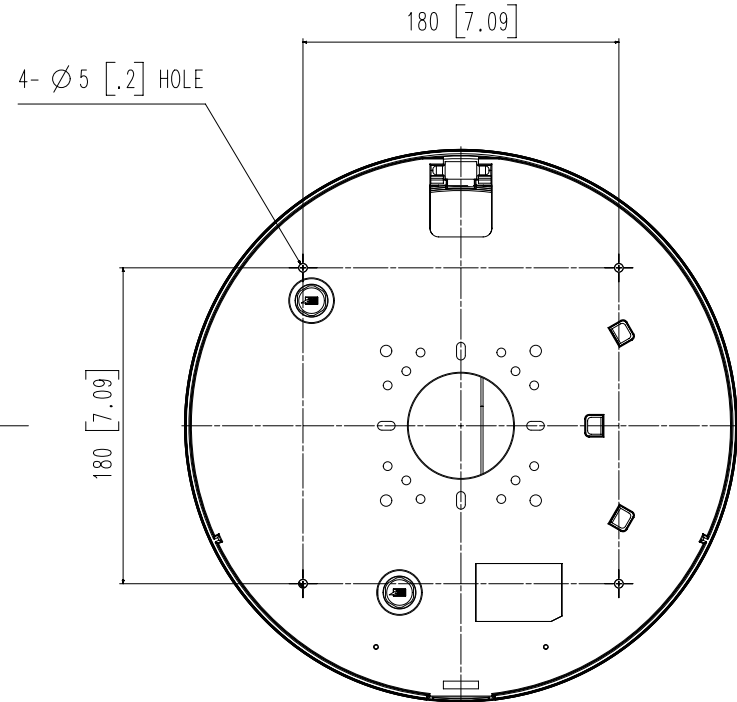

1	PNM-9084RQZ, PNM-9085RQZ	'19.10.01
No.	MODEL NAME	DATE
Unit:mm[inch]		SCALE:1/1
© Hanwha Techwin