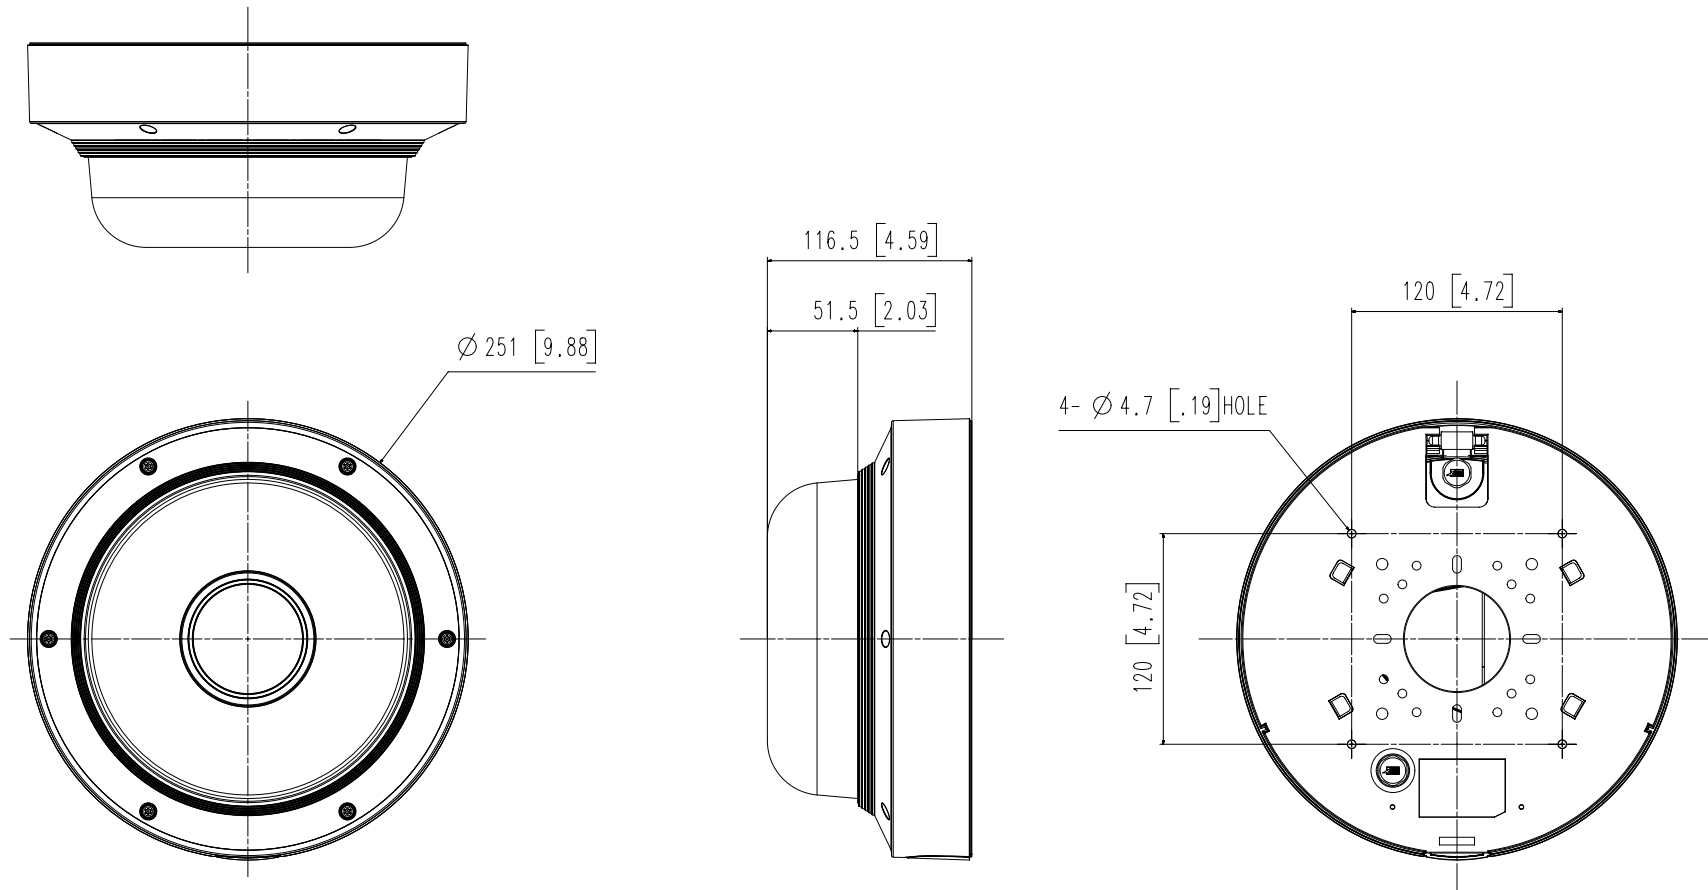

1	PNM-9084QZ	'19.09.25
No.	MODEL NAME	DATE
Unit:mm[inch]	SCALE:1/1	Hanwha Techwin

© Hanwha Techwin Co.,Ltd. All rights reserved.