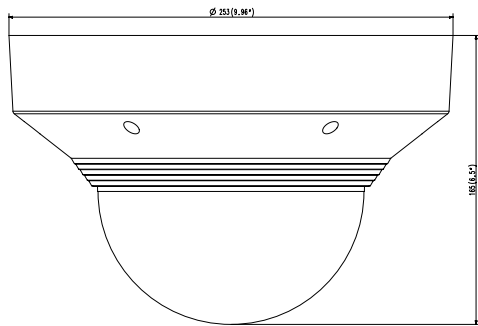

SBP-300B

SBP-300KM

SBP-300PM

Video	
Imaging Device	1/2.8" 5MP CMOSx4
Resolution	[180° mode] 6096x2540, 5760x2400, 5472x2280, 5184x2160, 4800x2000, 4560x1900, 4096x1704, 3840x1600, 2688x1120, 2560x1064, 2048x852, 1920x800, 1280x532, 640x264 [220° mode] 7744x1936, 6096x1524, 5760x1440, 5472x1368, 5184x1296, 4800x1200, 4560x1140, 4096x1024, 3840x960, 2688x672x 2560x640, 2048x512, 1920x480, 1280x320, 640x160
Max. Framerate	H.265/H.264: Max. 30fps/25fps(60Hz/50Hz) MJPEG: Max. 15fps(60Hz/50Hz)
Min. Illumination	Color: 0.15Lux(F2.0, 1/30sec) B/W: 0.01Lux (F2.0, 1/30sec)
Video Out	USB : Micro USB Type B, 1280x720 for installation
Lens	
Focal Length (Zoom Ratio)	4mm Fixed
Max. Aperture Ratio	F2.0
Angular Field of View	[180° mode] H: 180°, V: 70° [220° mode] H: 220°, V: 52°
Min. Object Distance	3m(9.84ft)
Focus Control	Fixed
Pan / Tilt / Rotate	
Pan / Tilt / Rotate Range	0°~355° / 0°~60° / -
Operational	
Camera Title	Displayed up to 75 characters
Day & Night	Auto(ICR)
Backlight Compensation	BLC, HLC, WDR, SDR
Wide Dynamic Range	120dB
Digital Noise Reduction	SSNR V
Defog	Support
Motion Detection	8ea, 8point polygonal zones
Privacy Masking	16ea, rectangle zones - Color: Grey/Green/Red/Blue/Black/White - Mosaic
Gain Control	Low / Middle / High
White Balance	ATW / AWC / Manual / Indoor / Outdoor
LDC	Support
Electronic Shutter Speed	Minimum / Maximum / Anti flicker (2~1/12,000sec)
Video Rotation	Flip, Mirror, Hallway view(90°/270°)
Analytics	Directional detection, Motion detection,, Appear/Disappear, Enter/Exit, Loitering, Tampering, Virtual line, Audio detection, Sound classification
Business Intelligence	Heatmap
Alarm I/O	Input 1ea / Output 1ea

PNM-9030V APPEARANCE DRAWING
UNIT : mm (inch)

A0