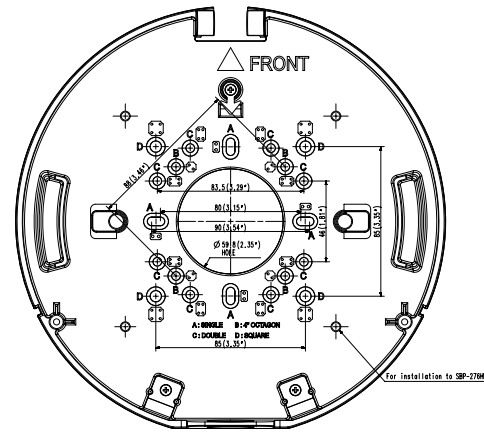

PNM-9030V APPEARANCE DRAWING
UNIT : mm (inch)

A0