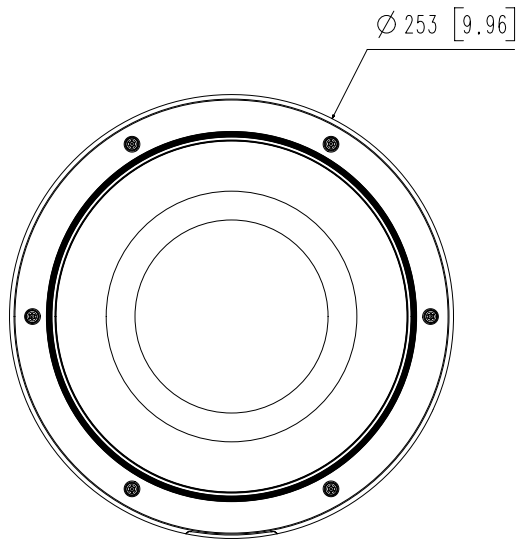

Mechanical

Color / Material	White / Aluminum
RAL Code	RAL9003
Product Dimensions / Weight	Ø253mmx130mm, 3000g
Compatible Conduit hole / Gangbox	3/4"

- The latest product information / specification can be found at hanwha-security.com
- Design and specifications are subject to change without notice.
- Wisenet is the proprietary brand of Hanwha Techwin, formerly known as Samsung Techwin.