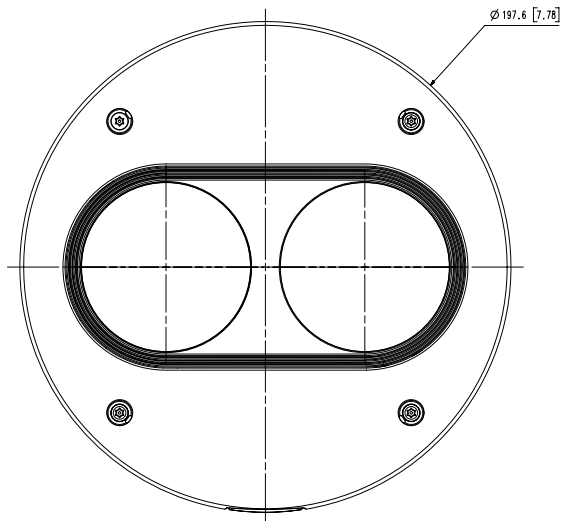

UNIT : mm [inch]