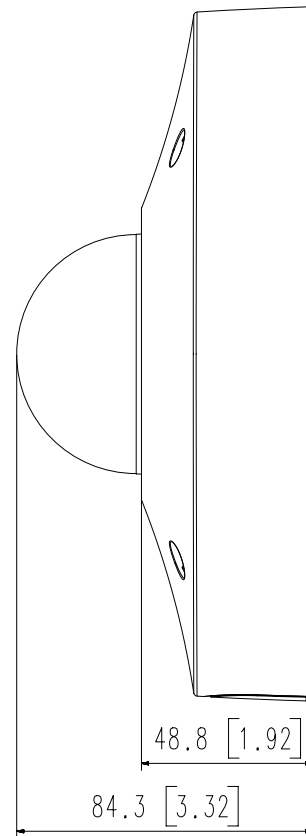

A2

© Hanwha Techwin Co., Ltd. All rights reserved.

3	-	
2	PNM-7002VD	'20.09.16
1	PNM-9000VD	'19.06.04
No.	MODEL NAME	DATE
Unit:mm[inch]		SCALE:1/1