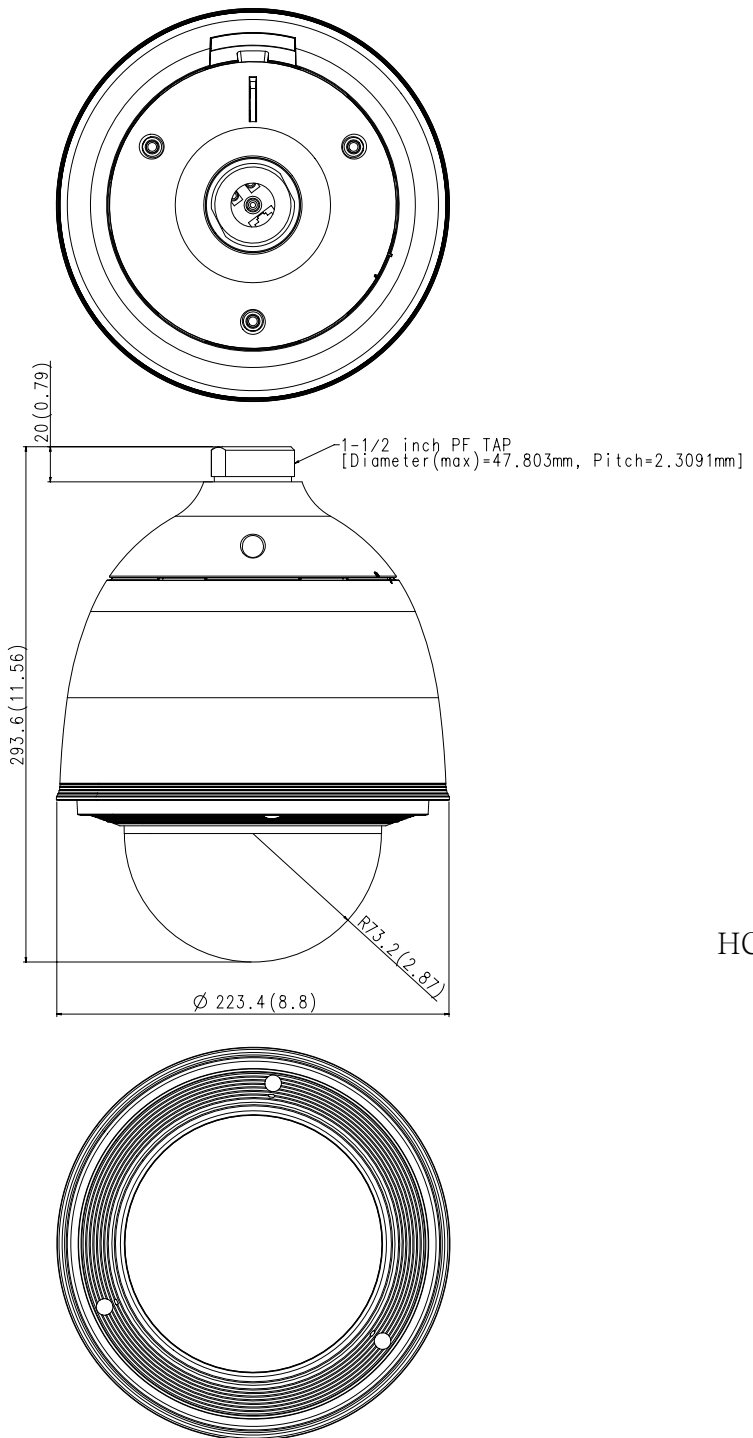

HCP-6230H
Unit : mm(inch)