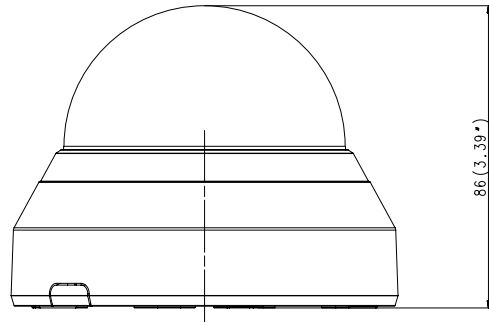

SBP-300PM

SBP-300NB

SBP-300CM

SBP-300KM

SBP-300LM

SBP-300B

Video	
Imaging Device	1/2.8" 2M CMOS
Resolution	1920 x 1080
Max. Framerate	30fps @1080p(N), 25fps @ 1080p(P)
Min. Illumination	Color : 0.17Lux (F1.6, 1/30sec) B/W : 0Lux(IR LED on)
Video Out	BNC(AHD / TVI / CVI / CVBS Selectable)
Video Transmission Distance	500m(5C2V Coaxial Cable)
Lens	
Focal Length (Zoom Ratio)	4mm fixed focal
Max. Aperture Ratio	F1.6
Angular Field of View	H: 87.6° / V: 46.4° / D: 104.5°
Min. Object Distance	0.5m(1.64ft)
Focus Control	Manual
Pan / Tilt / Rotate	
Pan / Tilt / Rotate Range	0°~350° / 0°~67° / 0°~355°
Operational	
Camera Title	Displayed up to 15 characters
Day & Night	Auto(ICR)
Backlight Compensation	BLC, HLC, WDR
Wide Dynamic Range	120dB
Digital Noise Reduction	SSNRIV
Defog	Support
Motion Detection	4ea
Privacy Masking	8ea, rectangular zones
Gain Control	Low / Middle / High / Very High
White Balance	ATW / AWC / Manual / Indoor / Outdoor
Electronic Shutter Speed	1 ~ 1/12,000sec
Video Rotation	H-Rev / V-Rev
Analytics	Motion detection
IR Viewable Length	20m(65.62ft)
Coaxial Protocol	ACP(AHD Coax Protocol), TCP(TVI Coax Protocol), CCP(CVI Coax Protocol) CVBS : Pelco-C(Coaxitron)
Environmental & Electrical	
Operating Temperature / Humidity	-10°C ~ +55°C(+14°F ~ +131°F) / Less than 90% RH
Input Voltage	12VDC
Power Consumption	Max 5.4W
Mechanical	

Color / Material	Ivory / Plastic
Product Dimensions / Weight	Ø110 x 86mm(4.33 x 3.39"), 227g(0.50 lb)

- The latest product information / specification can be found at hanwha-security.com
- Design and specifications are subject to change without notice.
- Wisenet is the proprietary brand of Hanwha Techwin, formerly known as Samsung Techwin.

SCD-6023R
Appearance Drawing
Unit:mm(inch)