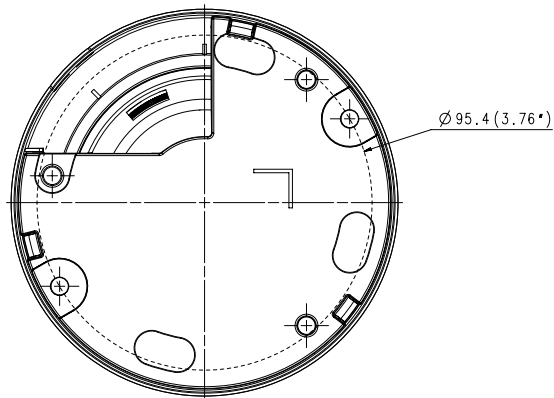

SBP-300PM

SBP-300NB

SBP-300CM

SBP-300KM

SBP-300LM

SBP-300B

Video	
Imaging Device	1/2.8" 2M CMOS
Resolution	1920 x 1080
Max. Framerate	30fps @1080p(N), 25fps @ 1080p(P)
Min. Illumination	Color : 0.17Lux (F1.6, 1/30sec) B/W : 0Lux(IR LED on)
Video Out	BNC(AHD / TVI / CVI / CVBS Selectable)
Video Transmission Distance	500m(5C2V Coaxial Cable)
Lens	
Focal Length (Zoom Ratio)	4mm fixed focal
Max. Aperture Ratio	F1.6
Angular Field of View	H: 87.6° / V: 46.4° / D: 104.5°
Min. Object Distance	0.5m(1.64ft)
Focus Control	Manual
Pan / Tilt / Rotate	
Pan / Tilt / Rotate Range	0°~350° / 0°~67° / 0°~355°
Operational	
Camera Title	Displayed up to 15 characters
Day & Night	Auto(ICR)
Backlight Compensation	BLC, HLC, WDR
Wide Dynamic Range	120dB
Digital Noise Reduction	SSNRIV
Defog	Support
Motion Detection	4ea
Privacy Masking	8ea, rectangular zones
Gain Control	Low / Middle / High / Very High
White Balance	ATW / AWC / Manual / Indoor / Outdoor
Electronic Shutter Speed	1 ~ 1/12,000sec
Video Rotation	H-Rev / V-Rev
Analytics	Motion detection
IR Viewable Length	20m(65.62ft)
Coaxial Protocol	ACP(AHD Coax Protocol), TCP(TVI Coax Protocol), CCP(CVI Coax Protocol) CVBS : Pelco-C(Coaxitron)
Environmental & Electrical	
Operating Temperature / Humidity	-10°C ~ +55°C(+14°F ~ +131°F) / Less than 90% RH
Input Voltage	12VDC
Power Consumption	Max 5.4W
Mechanical	

Color / Material	Ivory / Plastic
Product Dimensions / Weight	Ø110 x 86mm(4.33 x 3.39"), 227g(0.50 lb)

- The latest product information / specification can be found at hanwha-security.com
- Design and specifications are subject to change without notice.
- Wisenet is the proprietary brand of Hanwha Techwin, formerly known as Samsung Techwin.

SCD-6023R
Appearance Drawing
Unit:mm(inch)