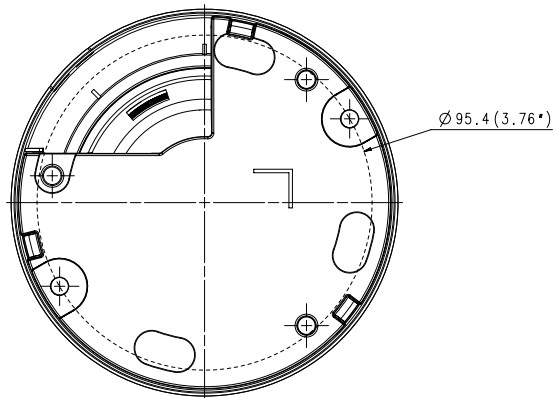

SBP-300NB

SBP-300KM

SBP-300B

SBP-300LM

SBP-300CM

SBP-300PM

Video	
Imaging Device	1/2.8" 2M CMOS
Resolution	1920 x 1080
Max. Framerate	30fps @1080p(N), 25fps @ 1080p(P)
Min. Illumination	Color : 0.27Lux (F2.0, 1/30sec) B/W : 0.017Lux
Video Out	BNC(AHD / TVI / CVI / CVBS Selectable)
Video Transmission Distance	500m(5C2V Coaxial Cable)
Lens	
Focal Length (Zoom Ratio)	2.8mm fixed focal
Max. Aperture Ratio	F2.0
Angular Field of View	H: 113.7° / V: 61.5° / D: 134.5°
Min. Object Distance	0.5m(1.64ft)
Focus Control	Manual
Pan / Tilt / Rotate	
Pan / Tilt / Rotate Range	0°~350° / 0°~67° / 0°~355°
Operational	
Camera Title	Displayed up to 15 characters
Day & Night	Auto(ICR)
Backlight Compensation	BLC, HLC, WDR
Wide Dynamic Range	120dB
Digital Noise Reduction	SSNRIV
Defog	Support
Motion Detection	4ea
Privacy Masking	8ea, rectangular zones
Gain Control	Low / Middle / High / Very High
White Balance	ATW / AWC / Manual / Indoor / Outdoor
Electronic Shutter Speed	1 ~ 1/12,000sec
Video Rotation	H-Rev / V-Rev
Analytics	Motion detection
Coaxial Protocol	ACP(AHD Coax Protocol), TCP(TVI Coax Protocol), CCP(CVI Coax Protocol) CVBS : Pelco-C(Coaxitron)
Environmental & Electrical	
Operating Temperature / Humidity	-10°C ~ +55°C(+14°F ~ +131°F) / Less than 90% RH
Input Voltage	12VDC
Power Consumption	Max 3.6W
Mechanical	
Color / Material	Ivory / Plastic

**Product Dimensions / Weight**

Ø110 x 86mm(4.33 x 3.39"), 221g(0.49 lb)

- The latest product information / specification can be found at [hanwha-security.com](http://hanwha-security.com)
- Design and specifications are subject to change without notice.
- Wisenet is the proprietary brand of Hanwha Techwin, formerly known as Samsung Techwin.

SCD-6023R  
Appearance Drawing  
Unit:mm(inch)