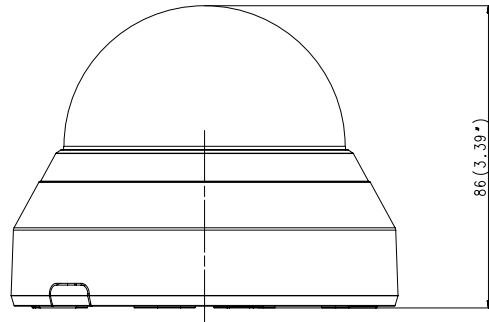

SBP-300NB

SBP-300KM

SBP-300B

SBP-300LM

SBP-300CM

SBP-300PM

Video	
Imaging Device	1/2.8" 2M CMOS
Resolution	1920 x 1080
Max. Framerate	30fps @1080p(N), 25fps @ 1080p(P)
Min. Illumination	Color : 0.27Lux (F2.0, 1/30sec) B/W : 0.017Lux
Video Out	BNC(AHD / TVI / CVI / CVBS Selectable)
Video Transmission Distance	500m(5C2V Coaxial Cable)
Lens	
Focal Length (Zoom Ratio)	2.8mm fixed focal
Max. Aperture Ratio	F2.0
Angular Field of View	H: 113.7° / V: 61.5° / D: 134.5°
Min. Object Distance	0.5m(1.64ft)
Focus Control	Manual
Pan / Tilt / Rotate	
Pan / Tilt / Rotate Range	0°~350° / 0°~67° / 0°~355°
Operational	
Camera Title	Displayed up to 15 characters
Day & Night	Auto(ICR)
Backlight Compensation	BLC, HLC, WDR
Wide Dynamic Range	120dB
Digital Noise Reduction	SSNRIV
Defog	Support
Motion Detection	4ea
Privacy Masking	8ea, rectangular zones
Gain Control	Low / Middle / High / Very High
White Balance	ATW / AWC / Manual / Indoor / Outdoor
Electronic Shutter Speed	1 ~ 1/12,000sec
Video Rotation	H-Rev / V-Rev
Analytics	Motion detection
Coaxial Protocol	ACP(AHD Coax Protocol), TCP(TVI Coax Protocol), CCP(CVI Coax Protocol) CVBS : Pelco-C(Coaxitron)
Environmental & Electrical	
Operating Temperature / Humidity	-10°C ~ +55°C(+14°F ~ +131°F) / Less than 90% RH
Input Voltage	12VDC
Power Consumption	Max 3.6W
Mechanical	
Color / Material	Ivory / Plastic

**Product Dimensions / Weight**

Ø110 x 86mm(4.33 x 3.39"), 221g(0.49 lb)

- The latest product information / specification can be found at [hanwha-security.com](http://hanwha-security.com)
- Design and specifications are subject to change without notice.
- Wisenet is the proprietary brand of Hanwha Techwin, formerly known as Samsung Techwin.

SCD-6023R  
Appearance Drawing  
Unit:mm(inch)