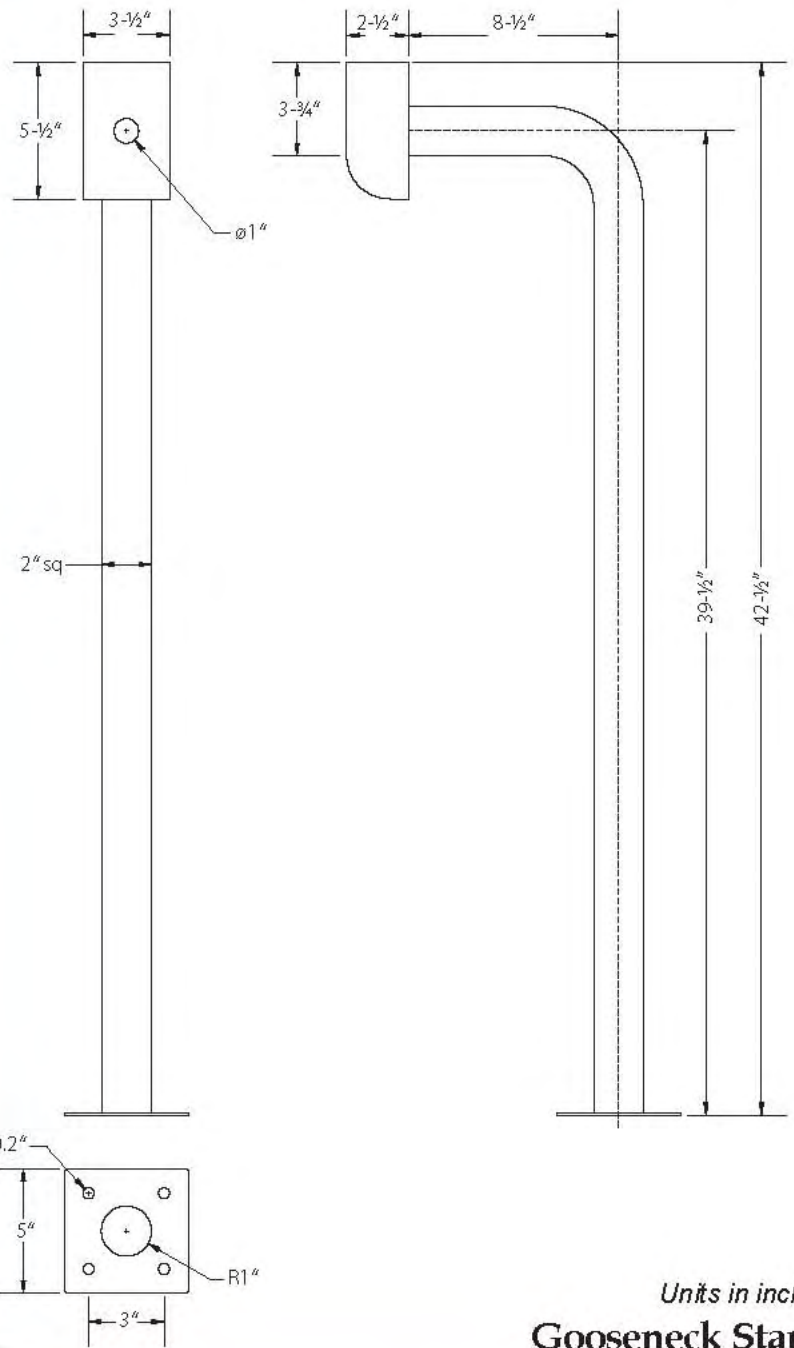

Barrier Gooseneck Stand for Reader

GAC-RGB/GN

Gooseneck Stands are available for mounting your keypad or other entry control devices for motorists to use to enter your facility or property. Stands are available with base plates for pad mounting or with extra length for in-ground installation. Not all brands of keypads hook up exactly to all stands. Some may require modification to get the keypad to bolt up to the gooseneck stand.

Units in inches
Gooseneck Stand

Features :

- G.I Epoxy powder coating
- Durable 2-inch (51 mm) rounded tubing