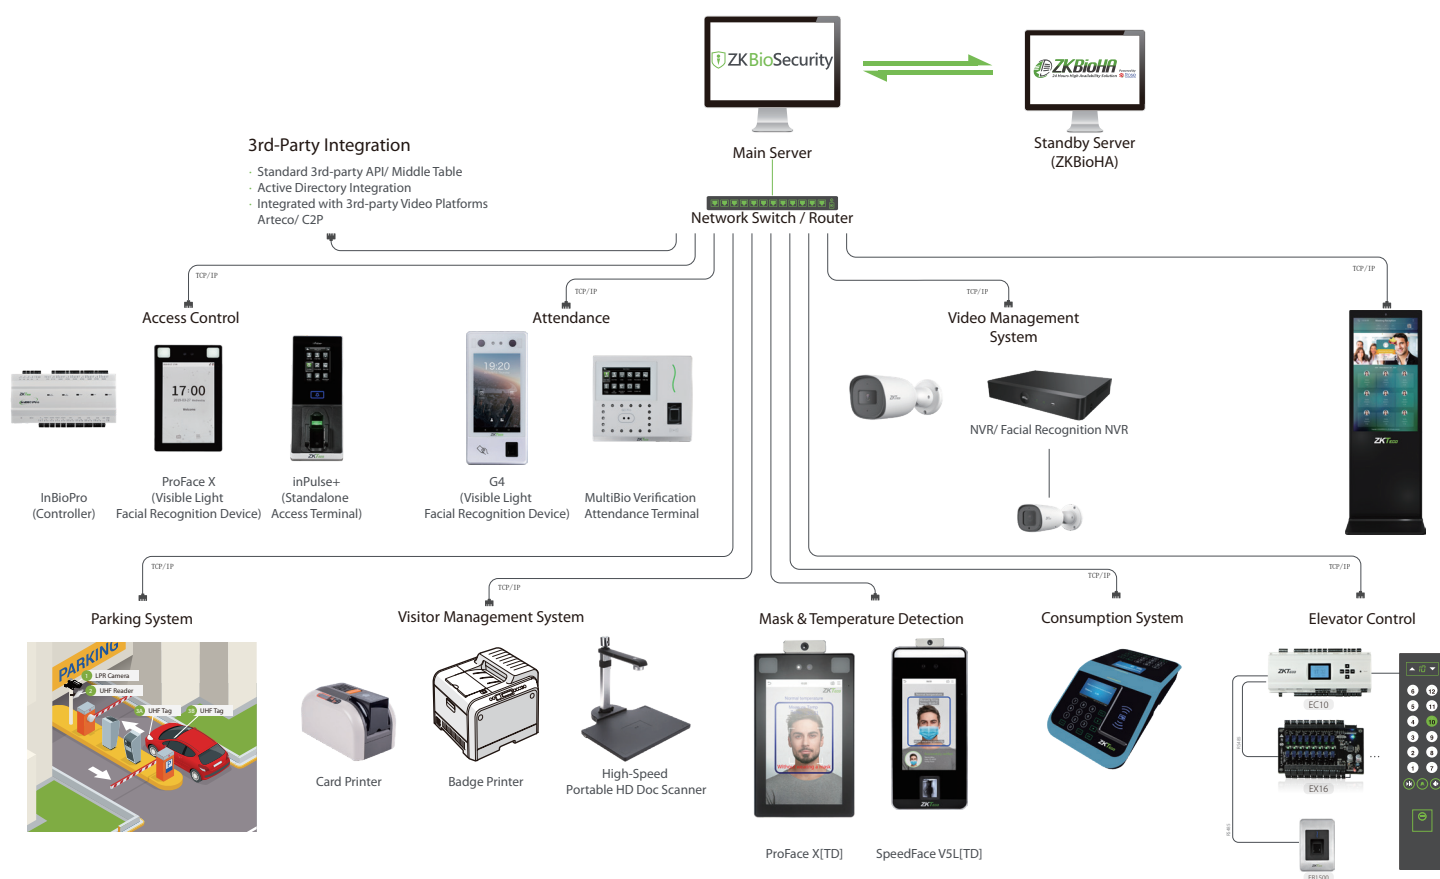

* Minimum PC Requirements without VMS function

CPU	Dual core processor with speeds of 2.4GHz or faster
Memory	4GB or above
Storage	30GB free space or larger (NFTS recommended)
Monitor Resolution	1024*768 or above

* Minimum PC Requirements with VMS function

CPU	Intel(R) Core (TM) i5 6500 @ 2.6GHz or faster
Memory	8GB or above
Storage	100GB free space or larger (NFTS recommended)
Monitor Resolution	1024*768 or above

* Please refer to the server configuration suggestion file according to your requirements.

System Topology

ZKBioSecurity Mobile Client