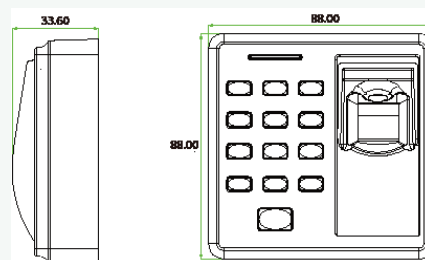

ZK Optical sensor

Size

Long: 88mm

Width: 88mm

Height: 33.6mm

Algorithm Version

ZK Finger v10.0

Access Control Interface for

3rd party electric lock, alarm, door sensor, exit button and doorbell

Configuration

Dimensions (mm)

ZKTECO CO.,LTD.

ZK Mansion, Wuhe Rd, Gangtuo, Bantian, Buji Town,
Longgang District, Shenzhen China 518129
Tel: 86-755-8960 2345/46/47/48
E-mail: sales@zkteco.com
www.zkteco.com