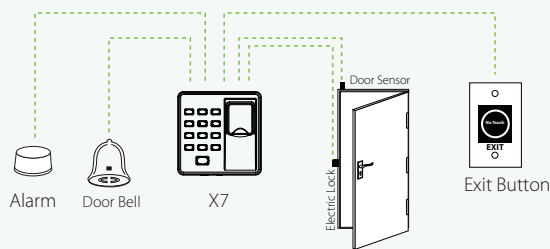

ZK Optical sensor

Size

Long: 88mm

Width: 88mm

Height: 33.6mm

Algorithm Version

ZK Finger v10.0

Access Control Interface for

3rd party electric lock, alarm, door sensor, exit button and doorbell

Configuration

Dimensions (mm)

ZKTECO CO.,LTD.

ZK Mansion, Wuhe Rd, Gangtuo, Bantian, Buji Town,
Longgang District, Shenzhen China 518129
Tel: 86-755-8960 2345/46/47/48
E-mail: sales@zkteco.com
www.zkteco.com