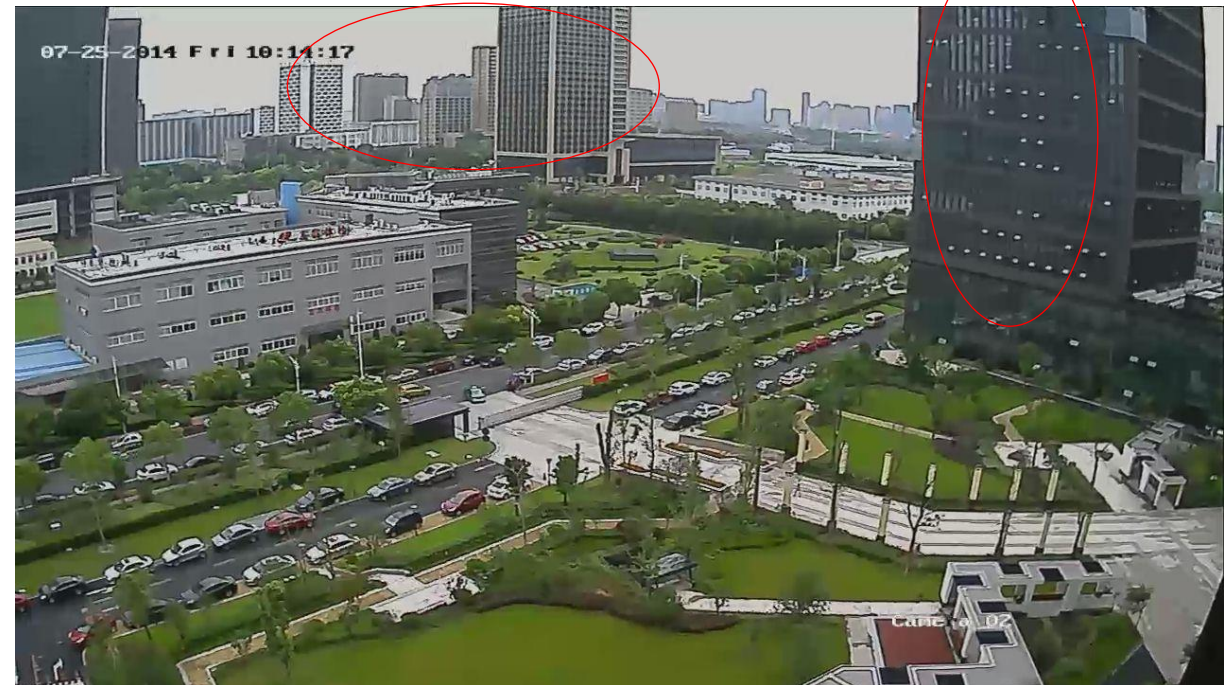

✓ 11 Scale

✓ Crisp image with sharp edge

• Little blur and less edge details.

✓ Better exposure control & more details

• Dark image & loss details

- ✓ Good SmartIR performance
- ✓ Have a clear view on the main object

- Whole picture is unclear and details can hardly be captured

✓ Bright image with rich details

• Dim & loss details

Round 2

Transmission

Testing environment: **300m RG6/U** coaxial cable

HDCVI: Almost the same as short distance