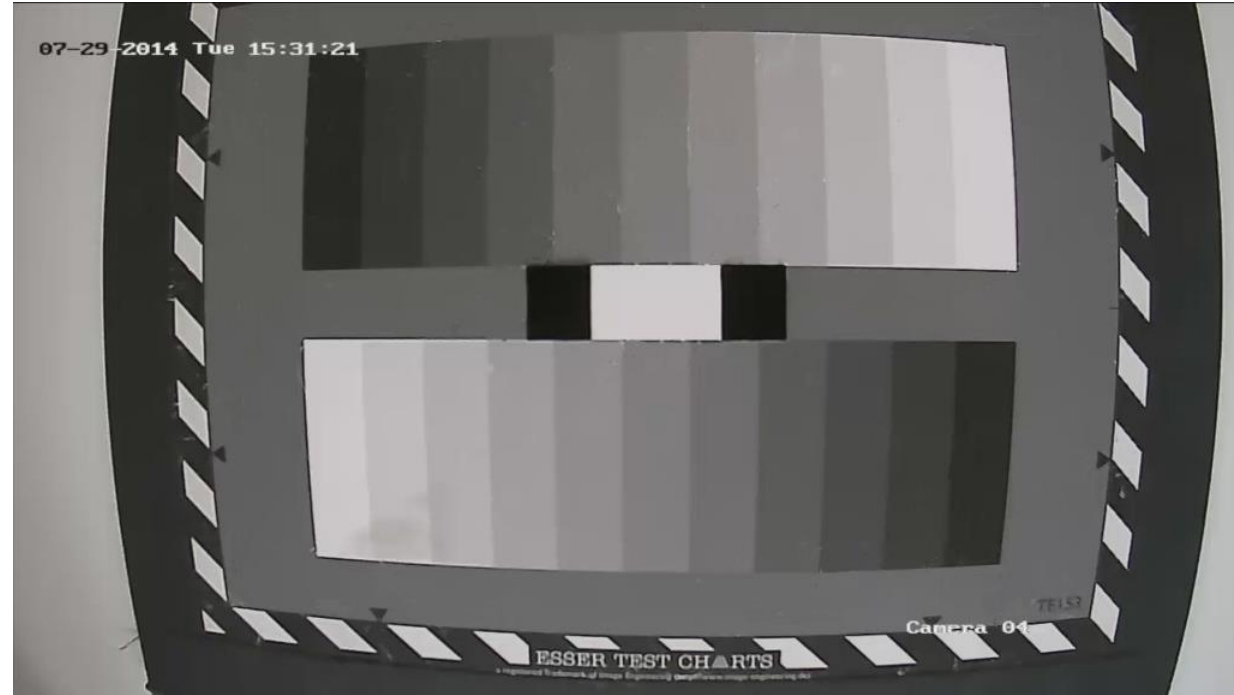

✓ 11 Scale

✓ Crisp image with sharp edge

• Little blur and less edge details.

✓ Better exposure control & more details

• Dark image & loss details

- ✓ Good SmartIR performance
- ✓ Have a clear view on the main object