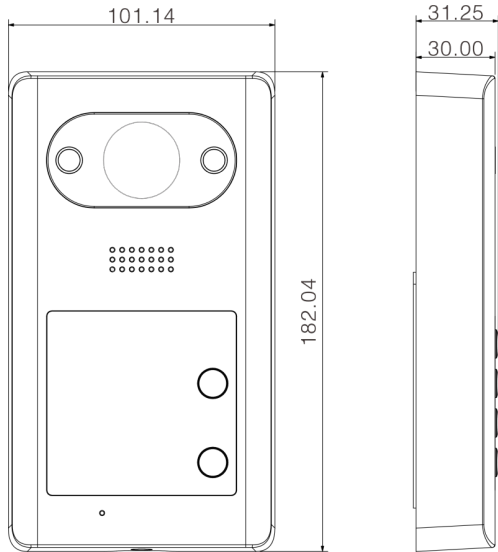

#### Interface

Door Control	1
Alarm In	2(1ch unlock button, 1ch feedback)
RS485	1

#### General

Ingress Protection	IP65, IK08
Tamper Switch	1
Installation	Surface
Material	Aluminum
Power	DC 12V, PoE(802.3af)
Power Consumption	Standby ≤1W, Work ≤7W
Working Temperature	-40°C~+60°C
Relative Humidity	10%~90%RH
Dimensions	182.0mm×30.0mm×101.0mm
Weight	0.8Kg

Dimensions

View Area

Application