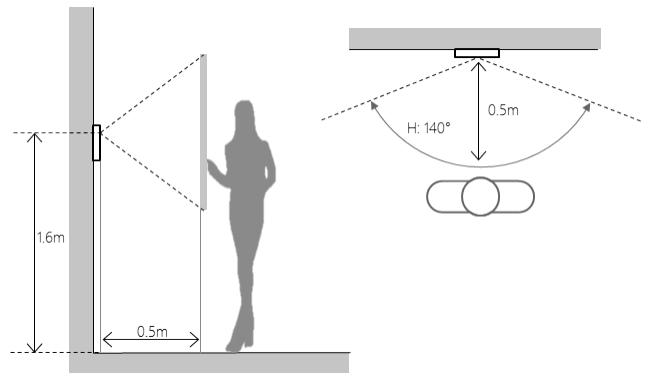

#### General

Ingress Protection	IP65, IK08
Tamper Switch	1
Installation	Surface
Material	Aluminum
Power	DC 12V, PoE(802.3af)
Power Consumption	Standby ≤1W, Work ≤7W
Working Temperature	-40°C~+60°C
Relative Humidity	10%~90%RH
Dimensions	182.0mm×30.0mm×101.0mm
Weight	0.8Kg

Dimensions

View Area

Application