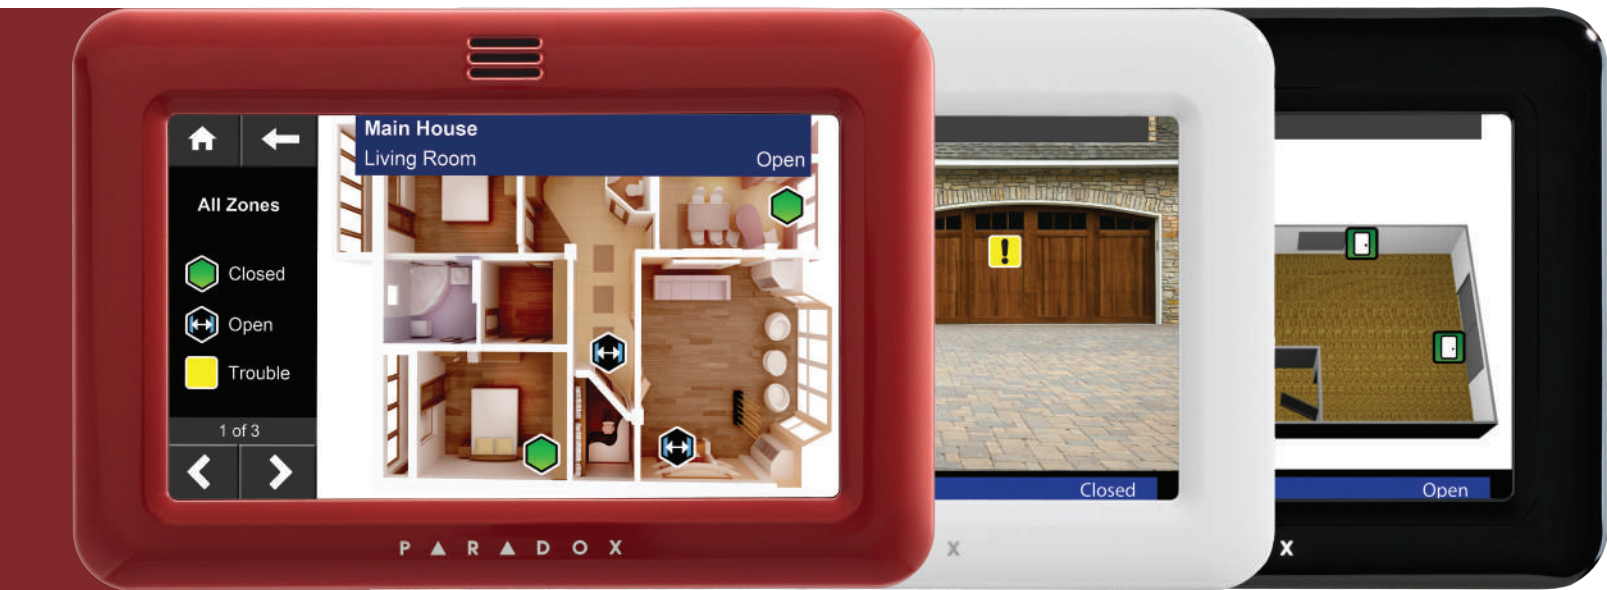

P ▲ R ▲ D O X

X

X

▶ ▼ B ▼ D O X

X

X

Closed

Open