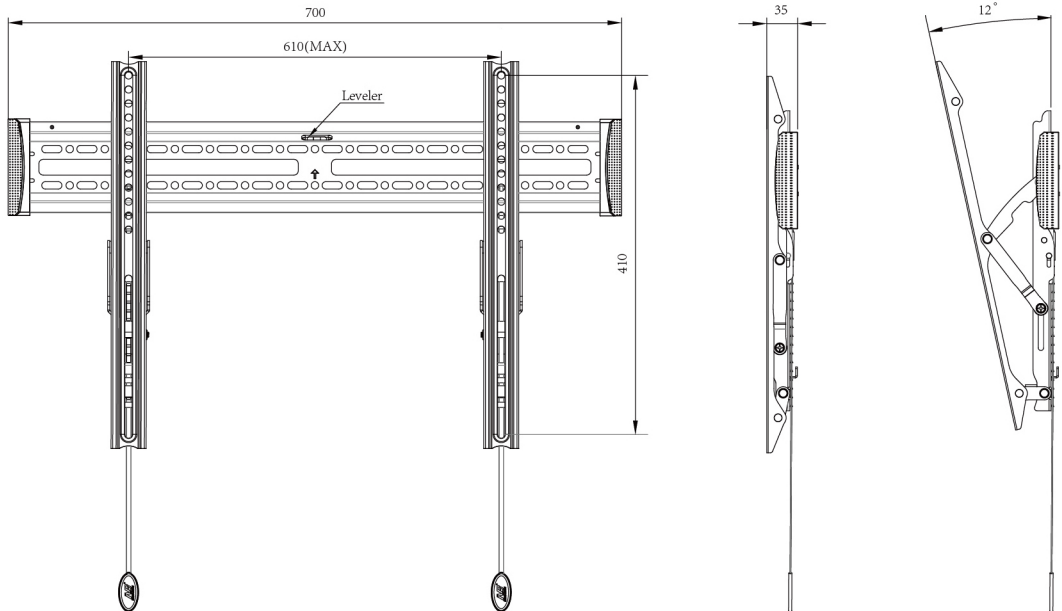

Ergonomics Interactive Wall Mount

NBC3-T

Model	NBC3-T	Color	Black	Carton size	72.5 x 23.2 x 24cm
Screen Size	40"-65"	Tilt angles	0-12°	Carton pack	8
Capacity	36.4 kg	Swivel angles	0°	Carton gross weight	20.7 kg
TV engagement	Pull straps spring	Profile	35 mm	Palletized quantity	432
Roll angles	0°	VESA range	100 x 100-600 x 400 mm	20 GP quantity	5184
Material built	SPCC Cold roll steel			40 HQ quantity	9656

Unit: mm