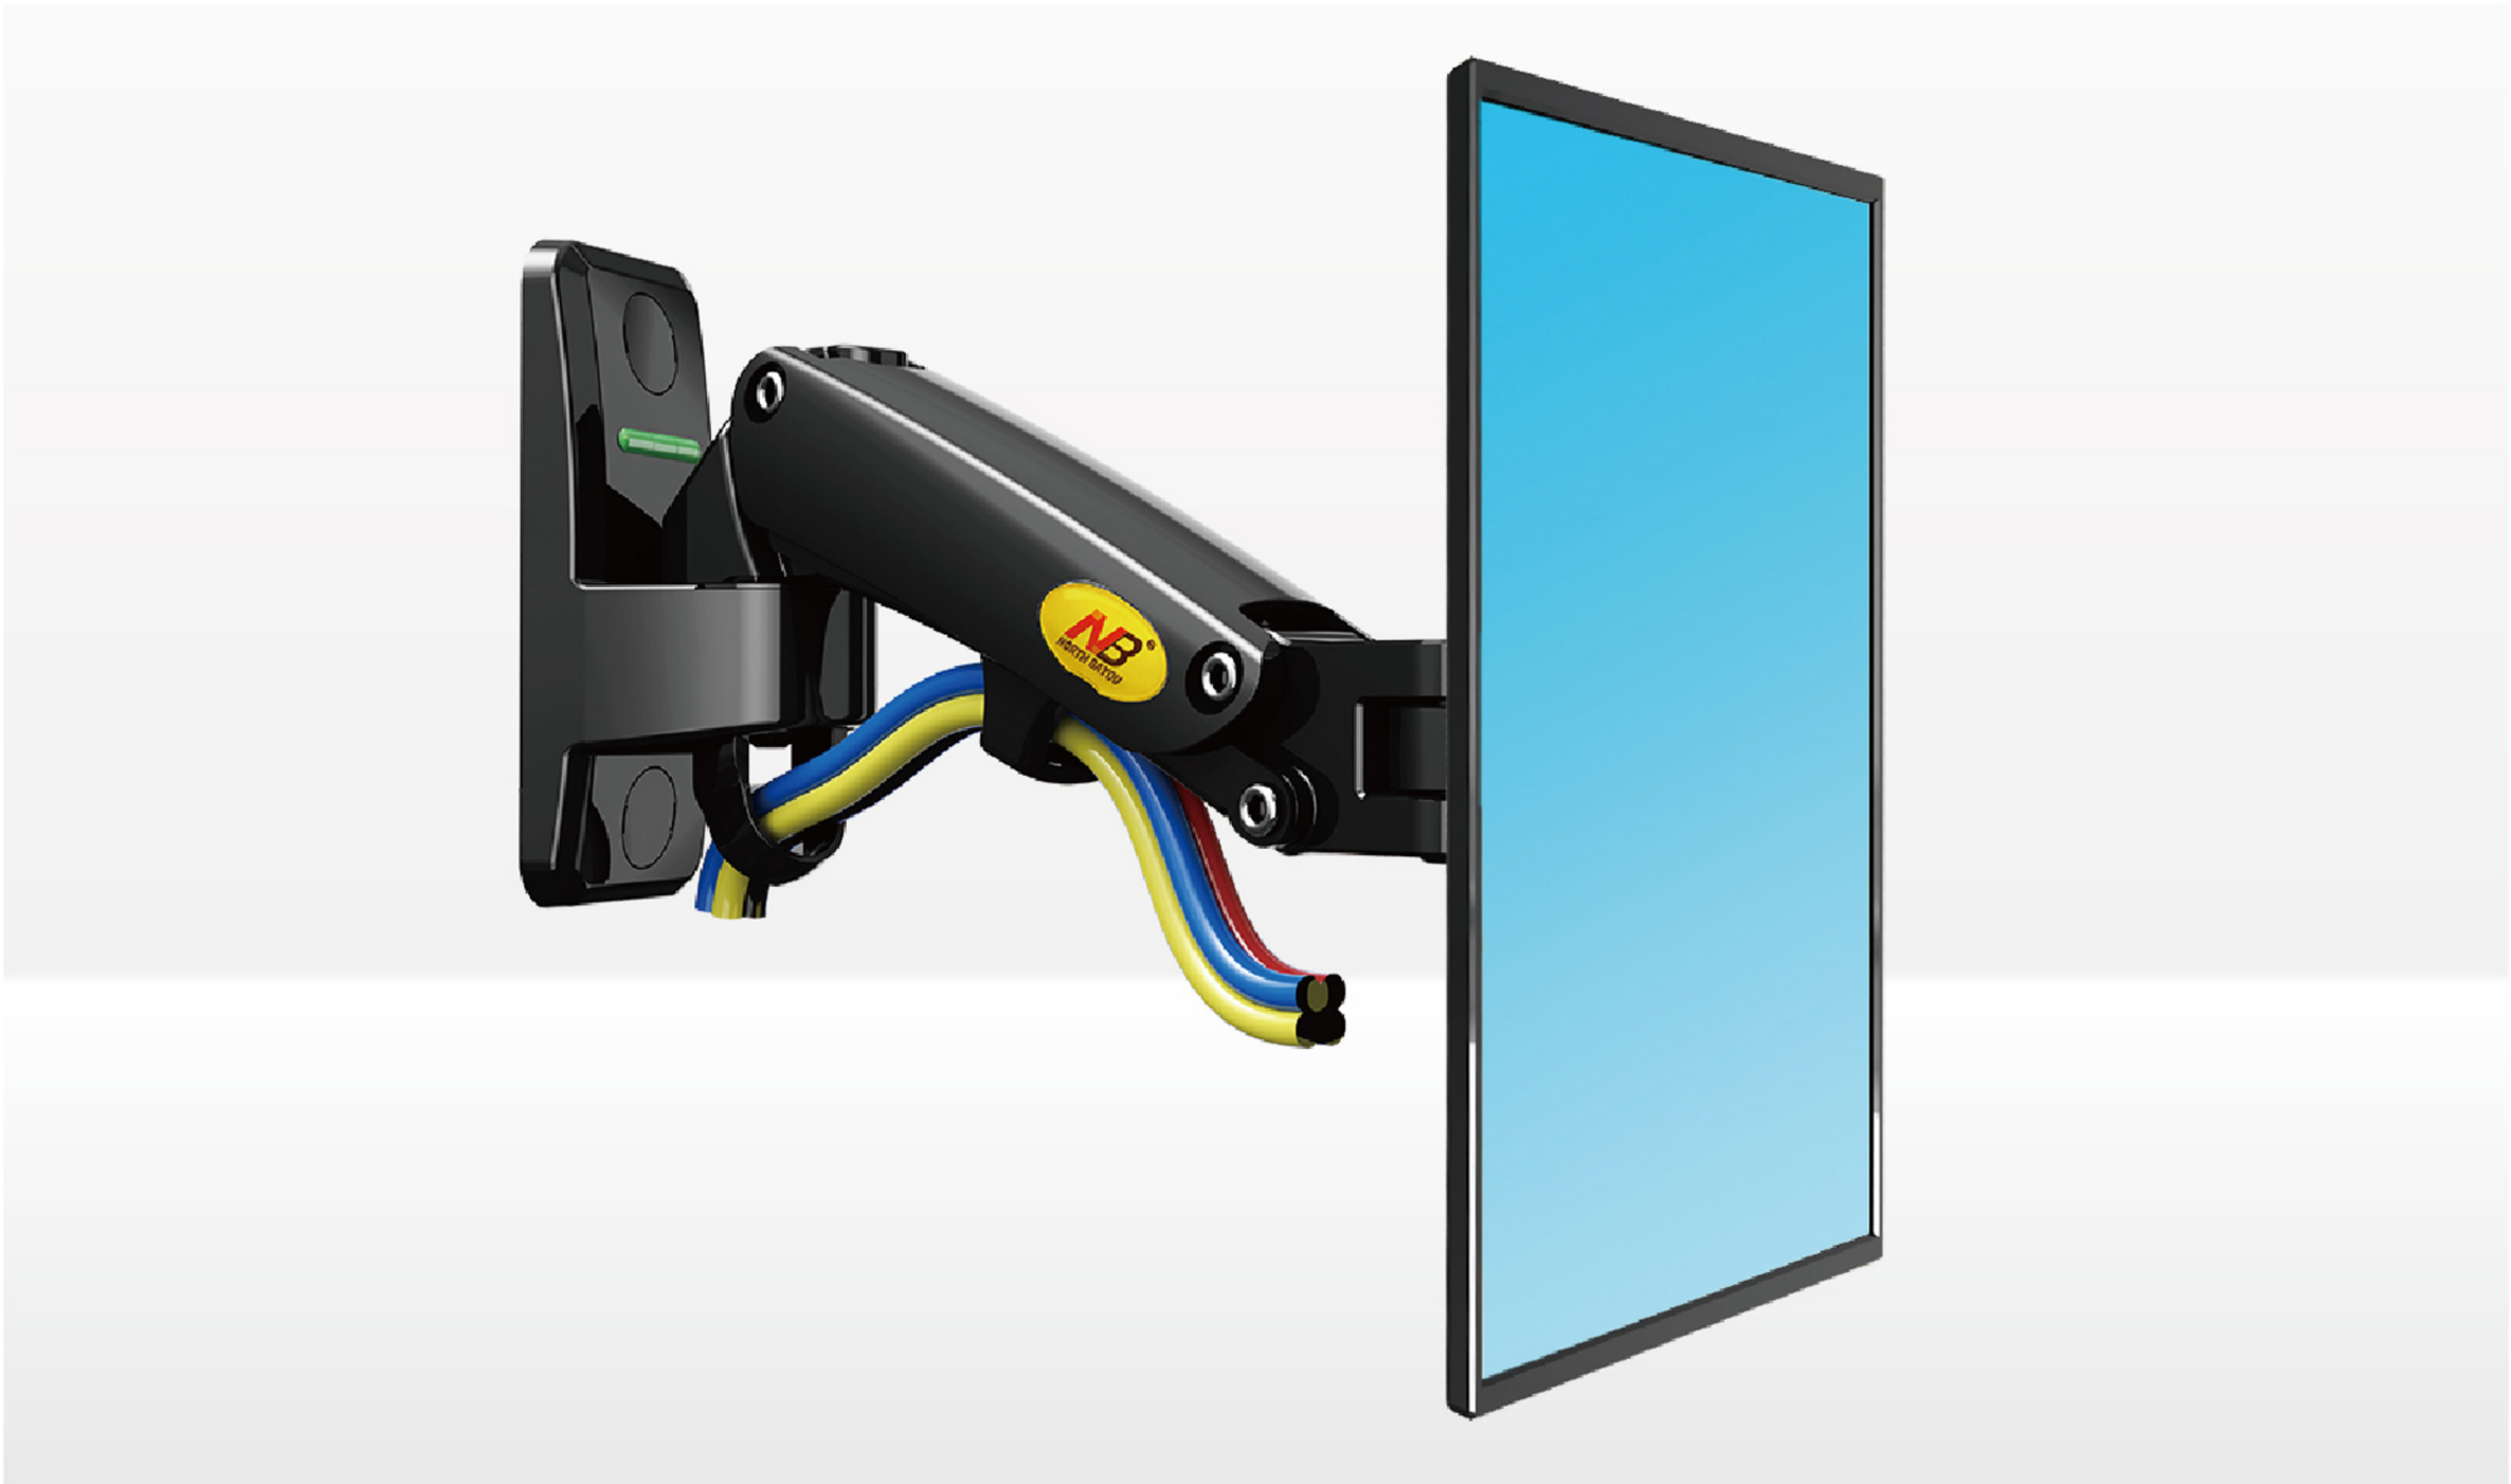

Ergonomics Interactive Wall Mount

F120

Model	F120	Color	Black / Silver	Carton size	36.6x 33.3x 36cm
Screen Size	17" -27"	Tilt angles	+35° / -50°	Carton G.W	10.6kg
Capacity	2-7 kg	Swivel angles	± 180°	Carton pack	8
Extension	285mm	Upright	155mm	Palletized quantity	432
Roll angles	360°	VESA	75 × 75-100 × 100 mm	20 GP quantity	4896
Material built	Aluminium alloy			40 HQ quantity	11760