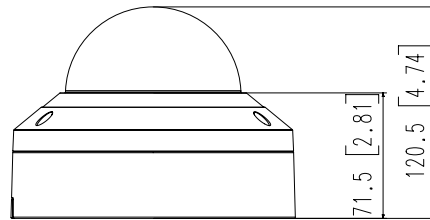

Power Consumption	PoE: Max 12.95W 12VDC: Max 11.5W 24VAC: Max 14W
-------------------	-------------------------------------------------------

Mechanical

Color / Material	Silver / Stainless(SUS316L)
Product Dimensions / Weight	Ø162x120.5mm(Ø6.38x4.74") / 2.8kg(6.17lb)

Ø 162 [6.38]

4	파생 MODEL3	XNV-8080RSA
3	파생 MODEL2	XNV-6080RSA
2	파생 MODEL1	XNV-8080RS
1	BASIC MODEL	'18.05.08
No.	MODEL NAME	XNV-6080RS
Unit:mm[inch]		SCALE:1/1
Hanwha Techwin		