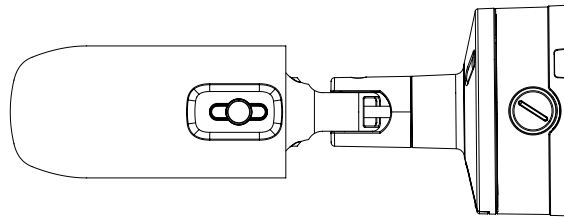

Appearance XNO-6020R/8020R/8030R/8040R
Unit : mm [inch]

Appearance XNO-6010R
Unit : mm [inch]