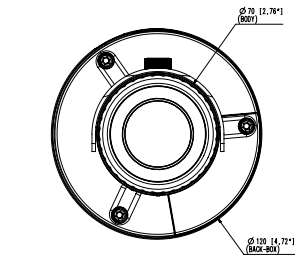

Appearance XNO-6020R/8020R/8030R/8040R
Unit : mm [inch]

Appearance XNO-6010R
Unit : mm [inch]