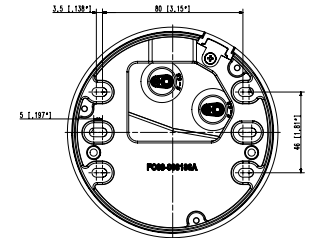

Appearance XNO-6020R/8020R/8030R/8040R
Unit : mm [inch]

Appearance XNO-6010R
Unit : mm [inch]