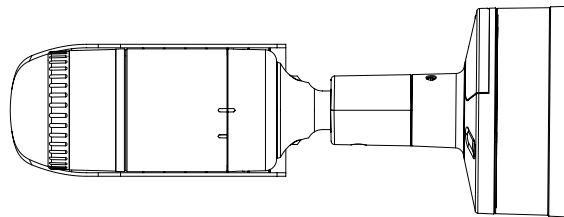

Appearance XNO-6020R/8020R/8030R/8040R
Unit : mm [inch]