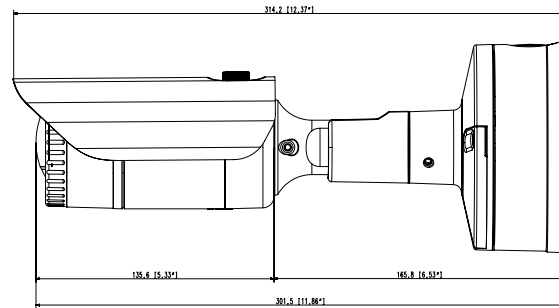

Appearance XNO-6020R/8020R/8030R/8040R
Unit : mm [inch]

Appearance XNO-6010R
Unit : mm [inch]