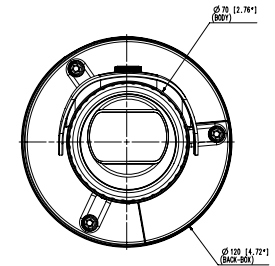

Appearance XNO-6020R/8020R/8030R/8040R
Unit : mm [inch]

Appearance XNO-6010R
Unit : mm [inch]