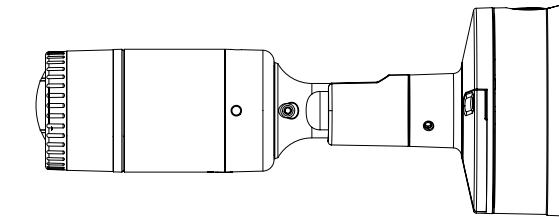

Appearance XNO-6020R/8020R/8030R/8040R
Unit : mm [inch]

Appearance XNO-6010R
Unit : mm [inch]