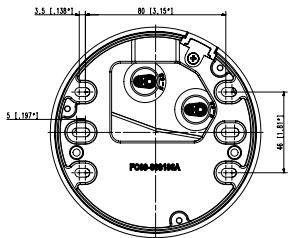

Appearance XNO-6020R/8020R/8030R/8040R
Unit : mm [inch]

Appearance XNO-6010R
Unit : mm [inch]