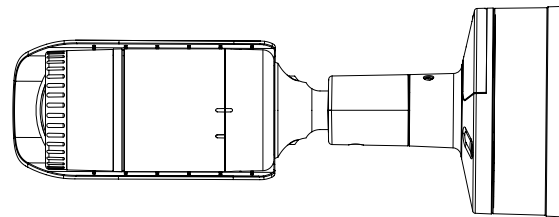

Appearance XNO-6010R
Unit : mm [inch]